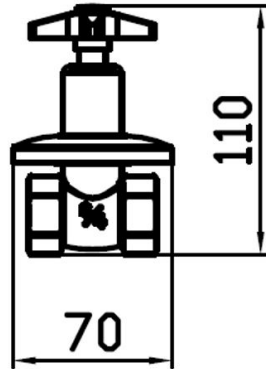

Cobra Cobra Stop Tap Concealed Female 20mm

Range: Cobra
Description: Star Stoptap FXF 20mm
Product Code: VC20-E/N
ERP Code: FSTCF2C1-7FT01
Barcode: 6002194032274
Product Features: 20 Year Warranty
Dimensions: (l) 130mm x (w) 90mm x (h) 80mm
Package Weight: 0.51

Product Images