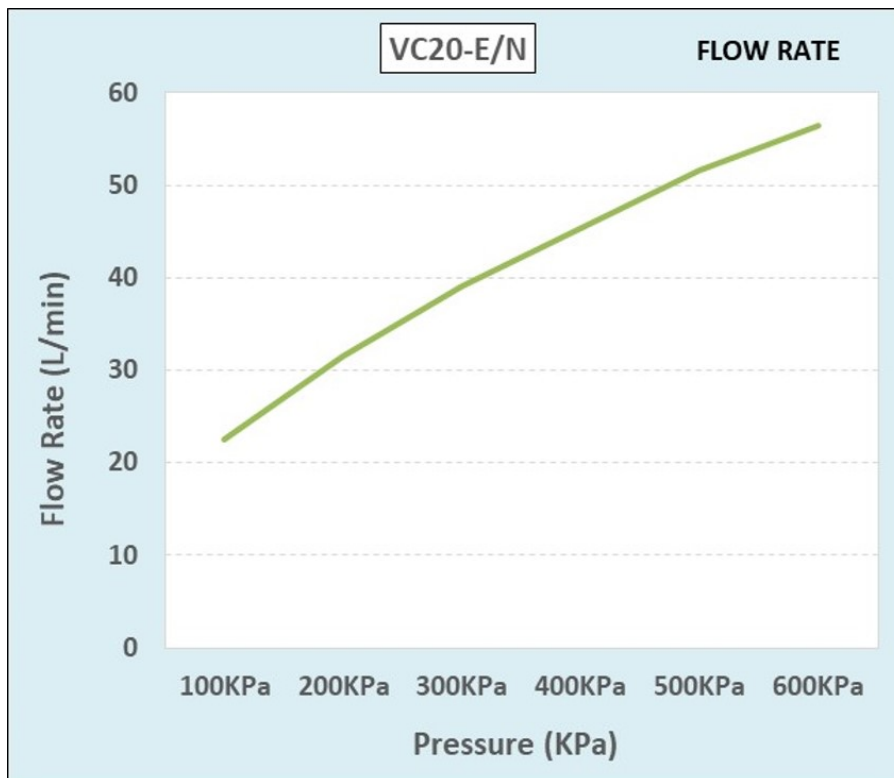

Cobra Cobra Stop Tap Concealed Female 20mm

Range: Cobra
Description: Star Stoptap FXF 20mm
Product Code: VC20-E/N
ERP Code: FSTCF2C1-7FT01
Barcode: 6002194032274
Product Features: 20 Year Warranty
Dimensions: (l) 130mm x (w) 90mm x (h) 80mm
Package Weight: 0.51

Product Images

Flow Chart

MOT