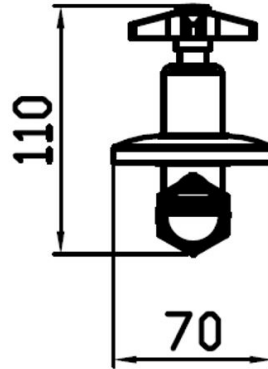

Cobra Cobra Stop Tap Concealed Female 20mm

Range: Cobra
Description: Star Stoptap FXF 20mm
Product Code: VC20-E/N
ERP Code: FSTCF2C1-7FT01
Barcode: 6002194032274
Product Features: 20 Year Warranty
Dimensions: (l) 130mm x (w) 90mm x (h) 80mm
Package Weight: 0.51

Product Images