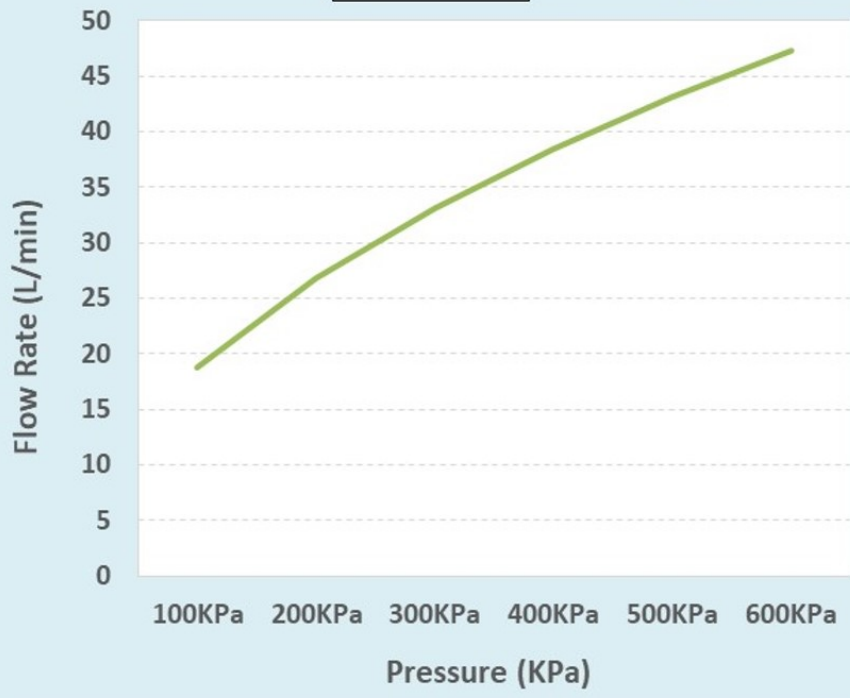

Product Code: TT-214-15/N

ERP Code: FPT2A1TB-0GT01

Barcode: 6002194053613

Product Features: 20 Year Warranty

Dimensions: (l) 185mm x (w) 115mm x (h) 55mm

Package Weight: 0.46

CAD3D: [Download](#)

Product Images

FPT2A1TB-0GT01

Flow Chart

TT-214-15/N

FLOW RATE

MOT

20 Year Warranty