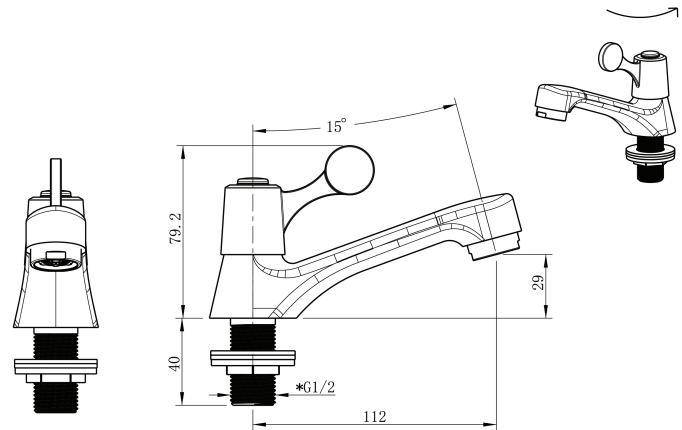

Cobra Tobago Pillartap

Range: Tobago

Description: Pillar tap 1/4 turn chrome. Care & Maintenance - Ensure your product does not come into contact with any lubricants during installation. Chrome plated, matte black and any colour finishes should be wiped with warm soapy water and a soft cloth or sponge. Rinse, then dry and buff with a dry soft cloth. Under no circumstances must any detergents containing hydrochloric acids or abrasives including cream cleansers be used. Do not use abrasive cleaning materials such as scourers. Should your product have an aerator at the water outlet, it should be checked and cleaned regularly.

Product Code: TT-214-15/N

ERP Code: FPT2A1TB-0GT01

Barcode: 6002194053613

Product Features: 20 Year Warranty

Dimensions: (l) 185mm x (w) 115mm x (h) 55mm

Package Weight: 0.46

CAD3D: [Download](#)

Product Images