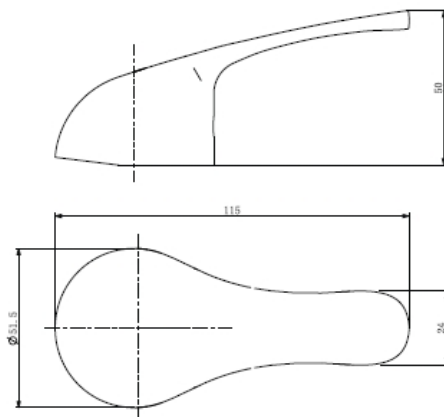

Cobra Zambezi Handle

Range: Zambezi
Description: Zambezi mixer handle chrome.
Product Code: S-ZM-HANDLE
ERP Code: FSPRHDZM-0GT0425
Barcode: 6002194003908
Product Features: No Warranty, Economy
Dimensions: (l) 120mm x (w) 90mm x (h) 40mm
Package Weight: 0.12

Product Images

MOT

Economy