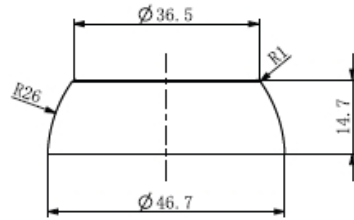

Cobra Zambezi Cover

Range: Zambezi
Description: Zambezi cartridge lock nut cover chrome.
Product Code: S-ZM-COVER
ERP Code: FSPRLCZM-0GT0425
Barcode: 6002194003892
Product Features: No Warranty, Economy
Dimensions: (l) 80mm x (w) 70mm x (h) 20mm
Package Weight: 0.01

Product Images

MOT

Economy