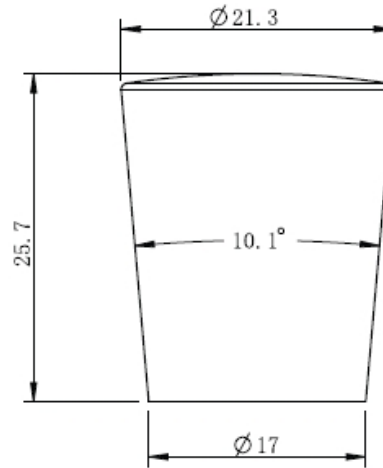

Cobra Nile Cap

COBRA

Range: Nile
Description: Nile diverter cap exposed bath mixer chrome.
Product Code: S-NL-DIVCAP1
ERP Code: FSPRDCNU-0GT0426
Barcode: 6002194004035
Product Features: No Warranty, Economy
Dimensions: (l) 235mm x (w) 150mm x (h) 50mm
Package Weight: 0.04

Product Images

MOT

Economy