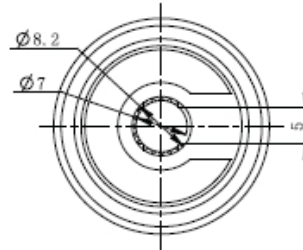

Cobra Nile Cap

Range: Nile
Description: Nile diverter cap for concealed mixer chrome.
Product Code: S-NL-DIVCAP
ERP Code: FSPRDCNI-0GT0426
Barcode: 6002194004028
Product Features: No Warranty, Economy
Dimensions: (l) 235mm x (w) 150mm x (h) 50mm
Package Weight: 0.06

Product Images

MOT

Economy