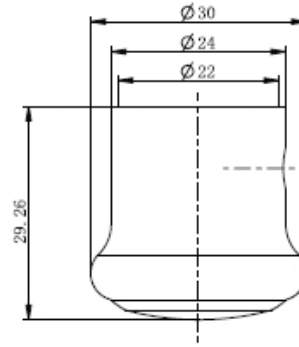

Cobra Nile Cap

Range: Nile
Description: Nile diverter cap for concealed mixer chrome.
Product Code: S-NL-DIVCAP
ERP Code: FSPRDCNI-0GT0426
Barcode: 6002194004028
Product Features: No Warranty, Economy
Dimensions: (l) 235mm x (w) 150mm x (h) 50mm
Package Weight: 0.06

Product Images

MOT

Economy