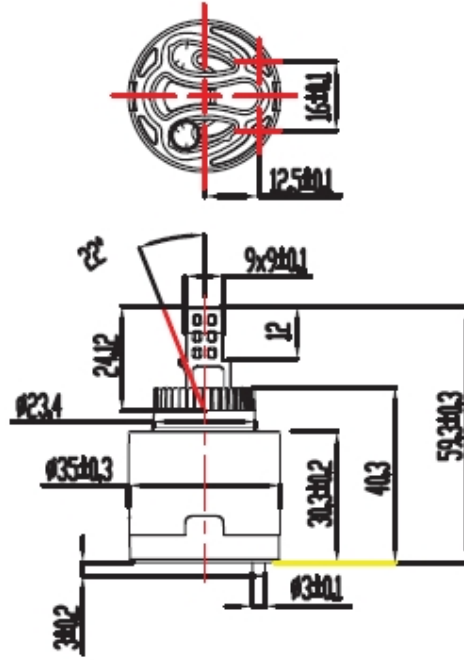

Cobra Nile Cartridge

Range: Nile
Description: Nile sink mixer cartridge white.
Product Code: S-NL-CART-SINK
ERP Code: FCART8NI-6DT0426
Barcode: 6002194003977
Product Features: Projects, Economy, 2 Year Warranty
Dimensions: (l) 30mm x (w) 30mm x (h) 60mm
Package Weight: 0.04

Product Images

Economy

MOT

Projects

2 Year Warranty