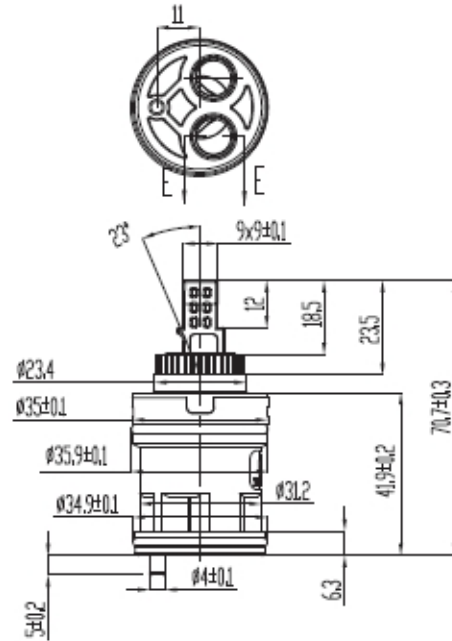

Cobra Nile Cartridge

COBRA

Range: Nile
Description: Nile basin mixer cartridge white.
Product Code: S-NL-CART-BASIN
ERP Code: FCART5NI-6DT0426
Barcode: 6002194003946
Product Features: Projects, Economy, 2 Year Warranty
Dimensions: (l) 30mm x (w) 30mm x (h) 70mm
Package Weight: 0.06

Product Images

Economy

MOT

Projects

2 Year Warranty