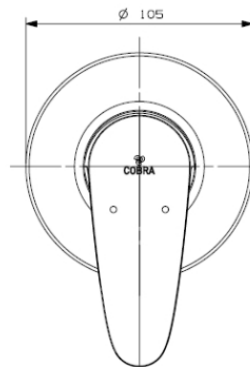

# Cobra Recess Bath/Shower Mixer Concealed

**Range:** Recess  
**Description:** Recess bath or shower mixer, undertile, single lever, chrome plated wall plate. Includes: 1/2" BSP female connections, chrome plated.  
**Product Code:** RS-956  
**ERP Code:** FSWM1CY5-0GT0383  
**Barcode:** 6002194018179  
**Product Features:** Cobra PureShine, Cobra FeatherTouch, Cobra TeamAssist, Cobra Genuine, DZR Brass, 20 Year Warranty  
**Dimensions:** (l) 200mm x (w) 170mm x (h) 120mm  
**Package Weight:** 1.15  
**CAD3D:** [Download](#)

## Product Images