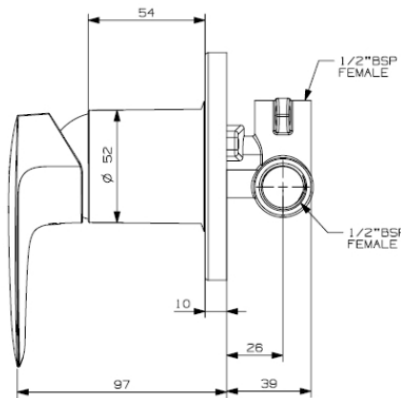

Cobra Recess Bath/Shower Mixer Concealed

Range: Recess
Description: Recess bath or shower mixer, undertile, single lever, chrome plated wall plate. Includes: 1/2" BSP female connections, chrome plated.
Product Code: RS-956
ERP Code: FSWM1CY5-0GT0383
Barcode: 6002194018179
Product Features: Cobra PureShine, Cobra FeatherTouch, Cobra TeamAssist, Cobra Genuine, DZR Brass, 20 Year Warranty
Dimensions: (l) 200mm x (w) 170mm x (h) 120mm
Package Weight: 1.15
CAD3D: [Download](#)

Product Images

MOT