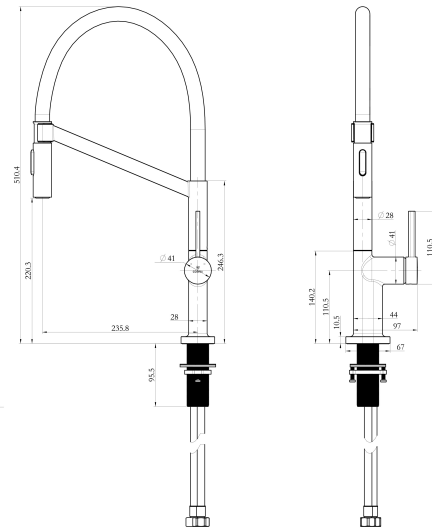

Cobra Refresh Sink Mixer with Pull Down Spray matte black

Range: Refresh

Description: Refresh single lever sink mixer finished in matte black. Manufactured from SANS compliant dezincification resistant brass. Matte black colour achieved through matte lacquer process. Designed to suit kitchens with a modern, rounded aesthetic. Pillar type with single hole. With flexible pull-down spout. Dual spray. Neoperl aerator. 15mm flexi-connection ends. FeatherTouch 28mm ceramic disc cartridge. Access to TeamAssist technical service team. Carries a 20 year warranty with regards to tap functionality and 2 year warranty with regards to the black coating.

Product Code: RF-971MB

ERP Code: FSK1D1U4-5ET01

Barcode: 6002194054610

Product Features: Cobra FeatherTouch, Cobra TeamAssist, DZR Brass, 20 Year Warranty, JaswicApproved, New Kitchen Mixers

Dimensions: (l) 840mm x (w) 315mm x (h) 100mm

Package Weight: 2.64

Product Images