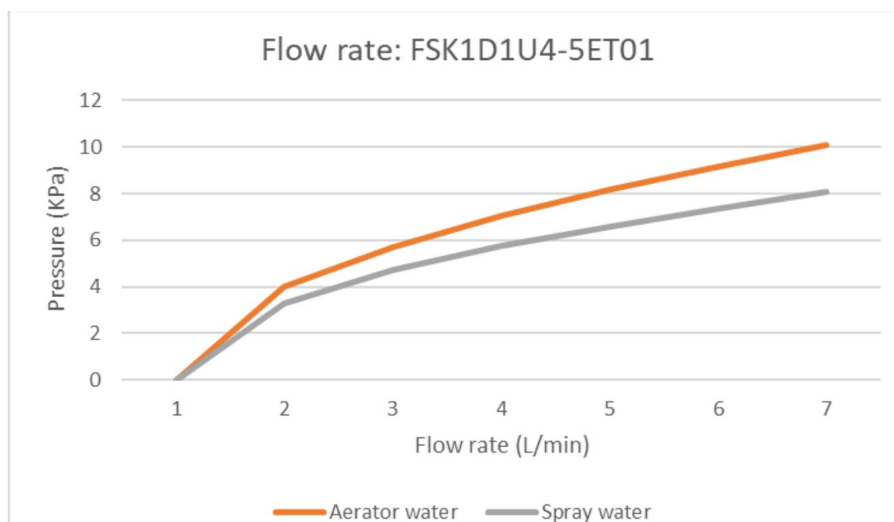

Cobra Refresh Sink Mixer with Pull Down Spray matte black

Range: Refresh

Description: Refresh single lever sink mixer finished in matte black. Manufactured from SANS compliant dezincification resistant brass. Matte black colour achieved through matte lacquer process. Designed to suit kitchens with a modern, rounded aesthetic. Pillar type with single hole. With flexible pull-down spout. Dual spray. Neoperl aerator. 15mm flexi-connection ends. FeatherTouch 28mm ceramic disc cartridge. Access to TeamAssist technical service team. Carries a 20 year warranty with regards to tap functionality and 2 year warranty with regards to the black coating.

Product Code: RF-971MB

ERP Code: FSK1D1U4-5ET01

Barcode: 6002194054610

Product Features: Cobra FeatherTouch, Cobra TeamAssist, DZR Brass, 20 Year Warranty, JaswicApproved, New Kitchen Mixers

Dimensions: (l) 840mm x (w) 315mm x (h) 100mm

Package Weight: 2.64

Product Images

Flow Chart