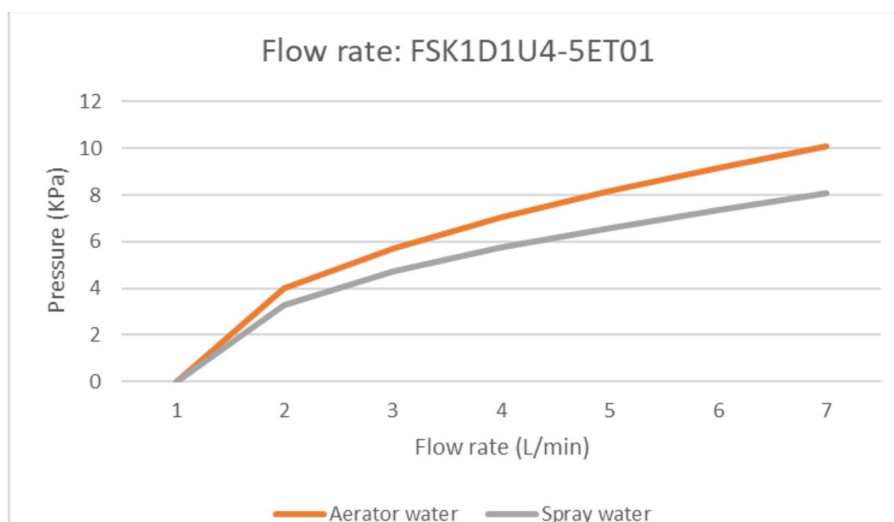

Package Weight: 2.996

Product Images

Flow Chart

MOT

Cobra TeamAssist

Cobra FeatherTouch

20 Year Warranty

DZR Brass