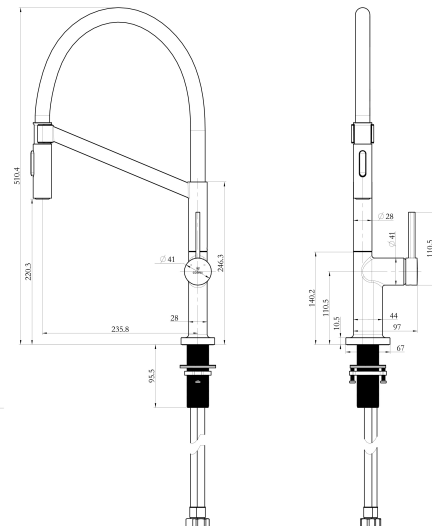

Cobra Refresh Sink Mixer with Pull Down Spray matte black

Range: Refresh

Description: Cobra Refresh single lever sink mixer finished in matte black. Manufactured from SANS compliant dezincification resistant brass. Matte black colour achieved through matte lacquer process. Designed to suit kitchens with a modern, rounded aesthetic. Pillar type with single hole. With flexible pull-down spout. Dual spray. Neoperl aerator. 15mm flexi-connection ends. Cobra FeatherTouch 28mm ceramic disc cartridge. Access to Cobra TeamAssist technical service team. Carries a 20 year warranty with regards to tap functionality and 2 year warranty with regards to the black coating.

Product Code: RF-971MB

ERP Code: FSK1D1U4-5ET01

Barcode: 6002194054610

Product Features: Cobra FeatherTouch, Cobra TeamAssist, DZR Brass, 20 Year Warranty, JaswicApproved, New Kitchen Mixers

Dimensions: (l) 840mm x (w) 315mm x (h) 100mm

Package Weight: 2.996

Product Images

Flow Chart

MOT

Cobra TeamAssist

Cobra FeatherTouch

20 Year Warranty

DZR Brass