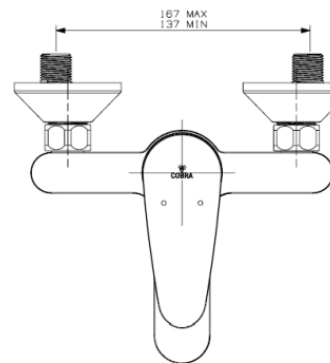

MOT

20 Year Warranty

Cobra PureShine

DZR Brass

Cobra TeamAssist

Cobra Genuine