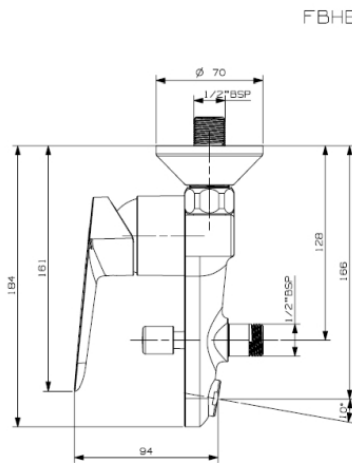

Cobra PAUSE Bath Mixer Exposed

Range: PAUSE
Description: Pause exposed bath mixer without hand shower, wall-type, chrome. 2 X 1/2 BSP male inlets. 1 X 1/2 BSP male outlet for hand shower hose. Care & Maintenance - Ensure your product does not come into contact with any lubricants during installation. Chrome plated, matte black and any colour finishes should be wiped with warm soapy water and a soft cloth or sponge. Rinse, then dry and buff with a dry soft cloth. Under no circumstances must any detergents containing hydrochloric acids or abrasives including cream cleansers be used. Do not use abrasive cleaning materials such as scourers. Should your product have an aerator at the water outlet, it should be checked and cleaned regularly.

Product Code: PS-959
ERP Code: FBHEW2Y2-0GT0383
Barcode: 6002194017585
Product Features: Cobra PureShine, Cobra TeamAssist, Cobra Genuine, DZR Brass, 20 Year Warranty
Dimensions: (l) 200mm x (w) 170mm x (h) 190mm
Package Weight: 2.1
CAD3D: [Download](#)

Product Images

FBHEW2Y2-0GT0383