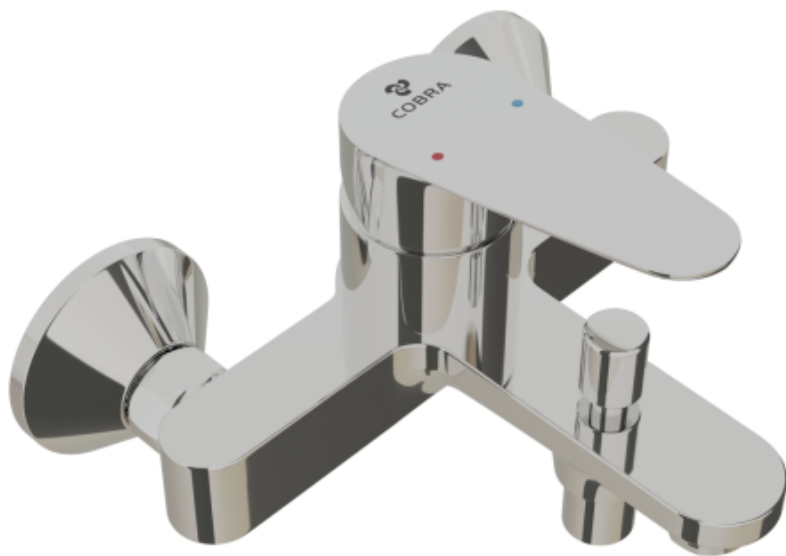

# Cobra PAUSE Bath Mixer Exposed

**Range:** PAUSE  
**Description:** Pause exposed bath mixer without hand shower, wall-type, chrome. 2 X 1/2 BSP male inlets. 1 X 1/2 BSP male outlet for hand shower hose. Care & Maintenance - Ensure your product does not come into contact with any lubricants during installation. Chrome plated, matte black and any colour finishes should be wiped with warm soapy water and a soft cloth or sponge. Rinse, then dry and buff with a dry soft cloth. Under no circumstances must any detergents containing hydrochloric acids or abrasives including cream cleansers be used. Do not use abrasive cleaning materials such as scourers. Should your product have an aerator at the water outlet, it should be checked and cleaned regularly.

**Product Code:** PS-959  
**ERP Code:** FBHEW2Y2-0GT0383  
**Barcode:** 6002194017585  
**Product Features:** Cobra PureShine, Cobra TeamAssist, Cobra Genuine, DZR Brass, 20 Year Warranty  
**Dimensions:** (l) 200mm x (w) 170mm x (h) 190mm  
**Package Weight:** 2.1  
**CAD3D:** [Download](#)

## Product Images

FBHEW2Y2-0GT0383