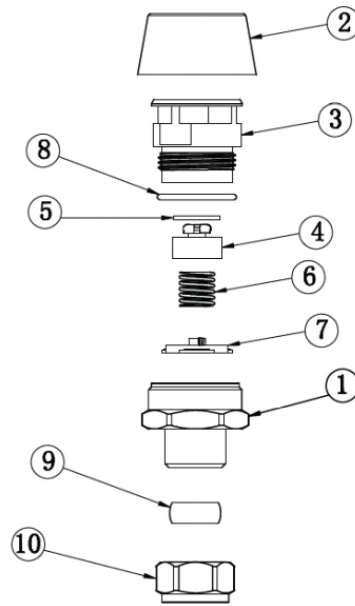

Cobra Cobra Vacuum Breaker Copper 15mm

Range: Cobra
Description: Vacubreak 3. Single jumper. 15mm compression connection end.
Product Code: PB6-301/N
ERP Code: FVAC0615-7FT01
Barcode: 6002194024866
Product Features: Cobra TeamAssist, DZR Brass, 2 Year Warranty
Dimensions: (l) 80mm x (w) 70mm x (h) 60mm
Package Weight: 0.12

Product Images

MOT

Cobra TeamAssist

2 Year Warranty

DZR Brass