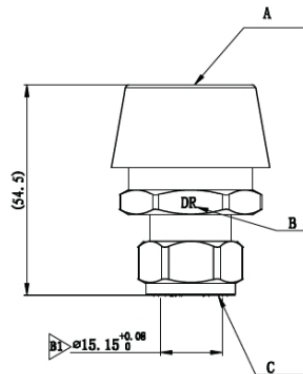

Cobra Cobra Vacuum Breaker Copper 15mm

Range: Cobra
Description: Vacubreak 3. Single jumper. 15mm compression connection end.
Product Code: PB6-301/N
ERP Code: FVAC0615-7FT01
Barcode: 6002194024866
Product Features: Cobra TeamAssist, DZR Brass, 2 Year Warranty
Dimensions: (l) 80mm x (w) 70mm x (h) 60mm
Package Weight: 0.12

Product Images

MOT

Cobra TeamAssist

2 Year Warranty

DZR Brass