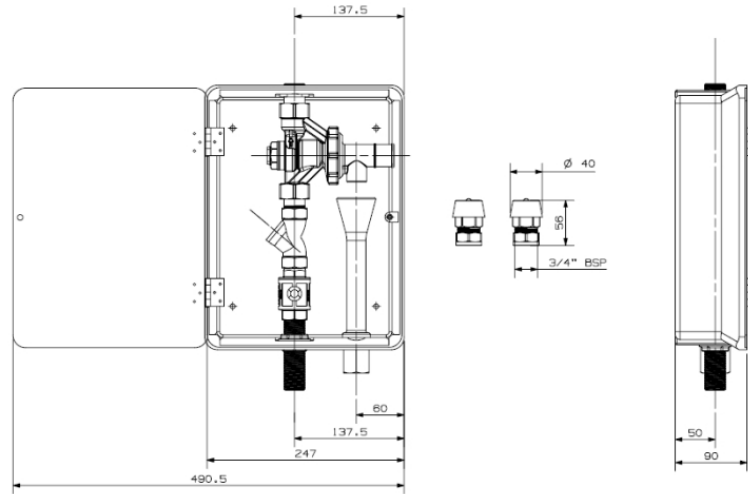

Cobra Masterbox Pressure Control Valve Masterbox Male x Male 3/4

Range: Masterbox
Description: 400kPa Masterflo 1. House box consisting of 1 x PA3-132, 1 x 1050-20 in line strainer, 1 x 3/4BSP female iron ball valve, 1 x overflow funnel, 1 x GRP box with hinged lid. 2 x PB6-303 22mm compression connection end vacuum breakers. 3/4BSP male iron inlet and outlet. System pressure 400kPa. Maximum inlet pressure 2,500kPa.
Product Code: PA5-1/N
ERP Code: FPC4M204-7FT01
Barcode: 6002194024606
Product Features: Cobra TeamAssist, Cobra Genuine, DZR Brass, 2 Year Warranty
Dimensions: (l) 420mm x (w) 270mm x (h) 100mm
Package Weight: 3.66

Product Images

MOT

Cobra TeamAssist

Cobra Genuine

2 Year Warranty

DZR Brass