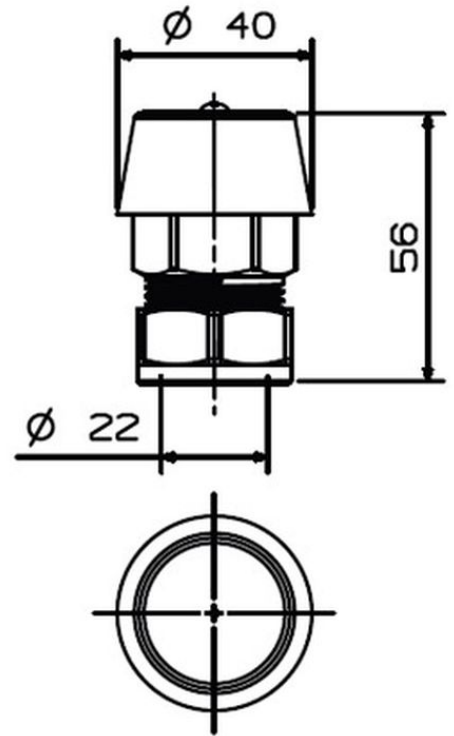

Cobra Cobra Vacuum Breaker Copper 22mm

Range: Cobra
Description: Vacubreak 3. Single jumper. 22mm compression connection end. Pre-pack presentation format.
Product Code: P-PB6-303/N
ERP Code: FVAC0622-7FTPP01
Barcode: 6002194024873
Product Features: Cobra TeamAssist, SABS Approved, DZR Brass, 2 Year Warranty
Dimensions: (l) 150mm x (w) 200mm x (h) 40mm
Package Weight: 0.14

Product Images

MOT

Cobra TeamAssist

2 Year Warranty

DZR Brass

SABS Approved