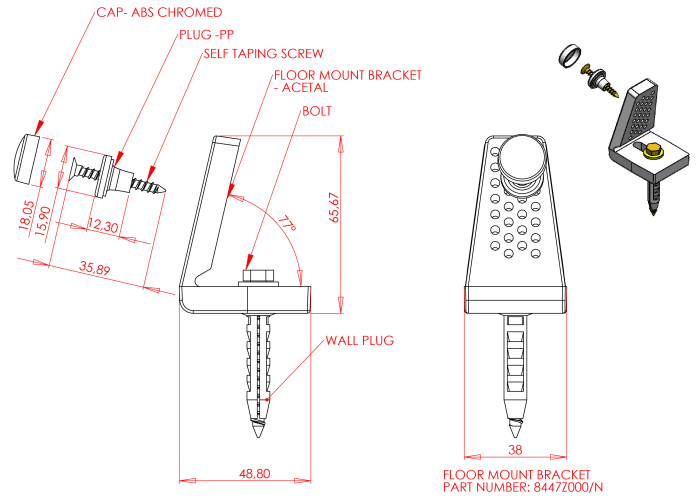

Vaal Vaal Toilet Bracket

Range: Vaal
Description: Including 2 brackets, 4 screws, 2 plugs and 2 caps. For use with floor mounted toilet pans. Material: plastic
Product Code: 8447Z000/N
ERP Code: 1007359990
Barcode: 6002194152446
Product Features: Cobra TeamAssist, No Warranty
Dimensions: (l) 110mm x (w) 100mm x (h) 60mm
Package Weight: 0.01

Product Images

MOT

Cobra TeamAssist