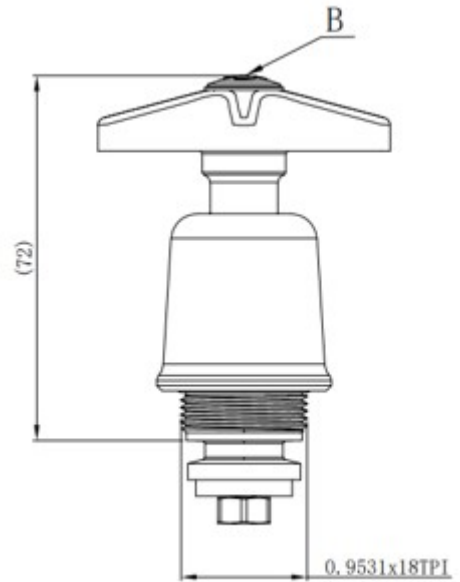

Cobra Star Headpart

Range: Star
Description: Headpart Star Original complete with handle for 3/4 light pattern or 1/2 heavy pattern standard taps, chrome.
Product Code: P-5/NV
ERP Code: 1014300000
Barcode: 6002194154778
Product Features: Cobra TeamAssist, Cobra Genuine, No Warranty
Dimensions: (l) 161mm x (w) 57mm x (h) 80mm
Package Weight: 0.3

Product Images

MOT

Cobra Genuine

Cobra TeamAssist

77b2381ec42b/20210412_14491_rylZxRk.jpg">

MOT

Cobra PureShine

Cobra EasySwitch

Cobra TeamAssist

Cobra Genuine

20 Year Warranty

DZR Brass