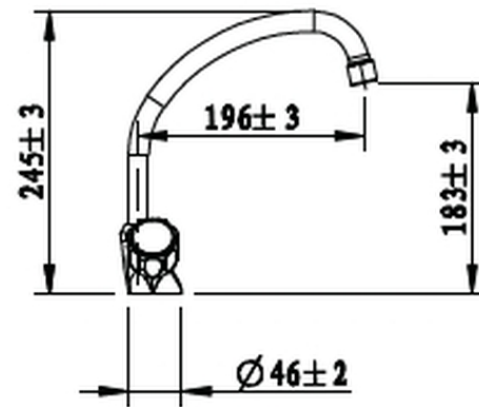

Cobra Metsi Sink Mixer pillar type

Range: Metsi
Description: One hole with aerated swivel outlet. 1/2 BSP female connection ends. CP
Product Code: MI-296/N
ERP Code: FSK2D1ME-0GT01
Barcode: 6002194032175
Product Features: Cobra PureShine, Cobra TeamAssist, Cobra Genuine, Cobra EasySwitch, DZR Brass, 20 Year Warranty
Dimensions: (l) 280mm x (w) 170mm x (h) 90mm
Package Weight: 1.15

Product Images