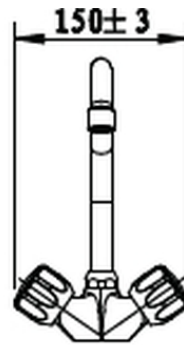

Product Images