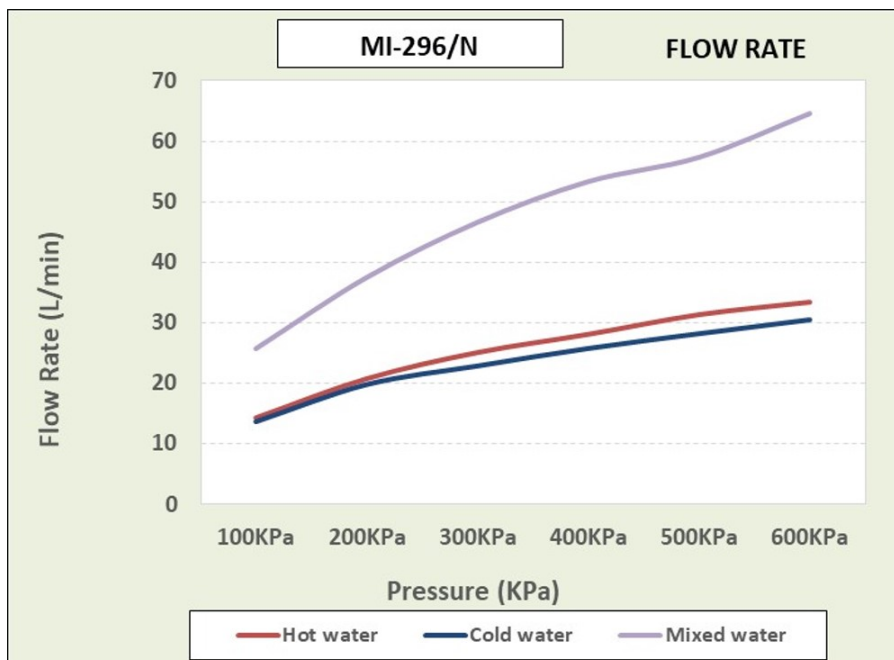

Cobra Metsi Sink Mixer pillar type

Range: Metsi
Description: One hole with aerated swivel outlet. 1/2 BSP female connection ends. CP
Product Code: MI-296/N
ERP Code: FSK2D1ME-0GT01
Barcode: 6002194032175
Product Features: Cobra PureShine, Cobra TeamAssist, Cobra Genuine, Cobra EasySwitch, DZR Brass, 20 Year Warranty
Dimensions: (l) 280mm x (w) 170mm x (h) 90mm
Package Weight: 1.15

Product Images

Flow Chart