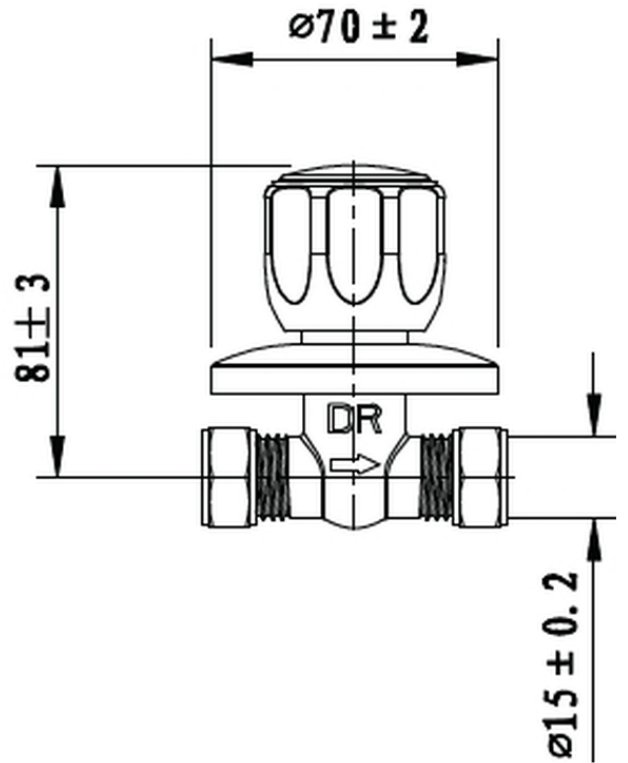

Cobra Metsi Stop Tap Concealed Compression 15mm

Range: Metsi
Description: With sliding wall flange. 15mm compression connection ends. CP
Product Code: MI-238-15/N
ERP Code: FSTAC1ME-0GT01
Barcode: 6002194032311
Product Features: Cobra PureShine, Cobra TeamAssist, Cobra Genuine, Cobra EasySwitch, DZR Brass, 20 Year Warranty
Dimensions: (l) 130mm x (w) 90mm x (h) 80mm
Package Weight: 0.45

Product Images

MOT

- Cobra PureShine
- Cobra EasySwitch
- Cobra TeamAssist
- Cobra Genuine
- 20 Year Warranty
- DZR Brass