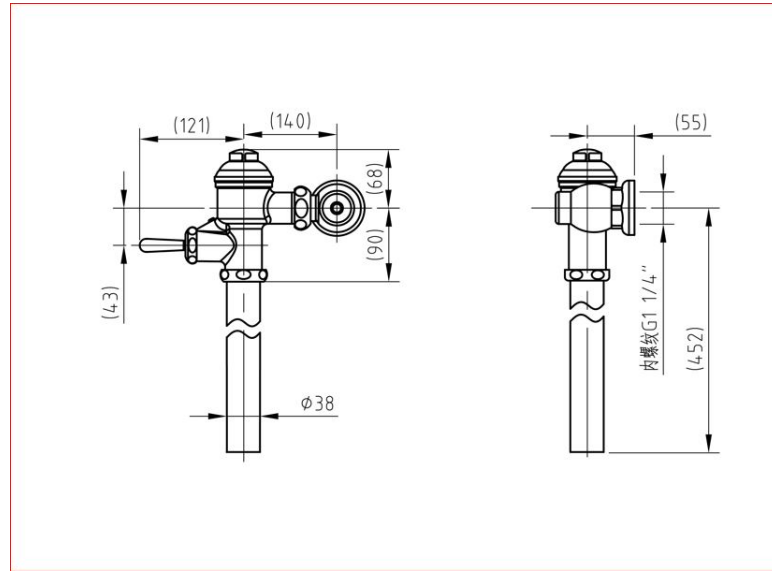

Cobra Flush Master Toilet Flush Valve

Range: Flush Master
Description: Flush valve for toilet top-entry chrome-plated. Excludes pan connector
Product Code: FM1-214/N
ERP Code: FFU3STFM-0GT01
Barcode: 6002194033134
Product Features: Cobra PureShine, Cobra TeamAssist, Cobra Genuine, DZR Brass, 2 Year Warranty
Dimensions: (l) 410mm x (w) 220mm x (h) 90mm
Package Weight: 2.88

Product Images

Cobra PureShine

Cobra TeamAssist

MOT

Cobra Genuine

2 Year Warranty

DZR Brass