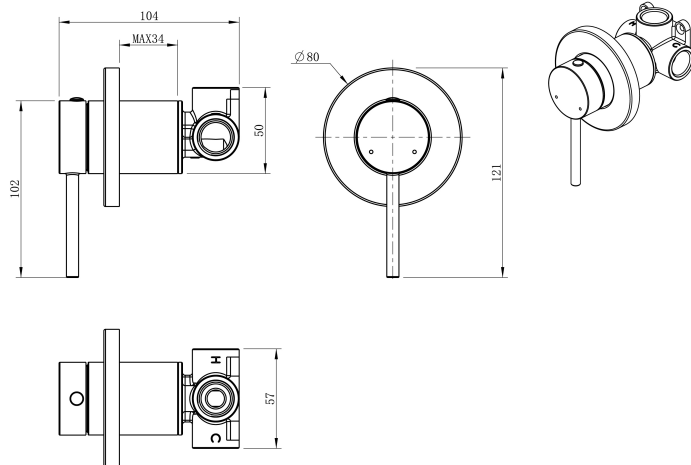

Cobra Tigris Bath/Shower Mixer Concealed

Range: Tigris
Description: Cobra Tigris Bath/Shower Mixer Concealed, 3 Ports, 1/2 FI, Brass body, 35mm cartridge, Stainless Steel 201 wall cover, Flow rate 24.91 l/min @300kPa, Chrome. Care & Maintenance - Ensure your product does not come into contact with any lubricants during installation. Chrome plated, matte black and any colour finishes should be wiped with warm soapy water and a soft cloth or sponge. Rinse, then dry and buff with a dry soft cloth. Under no circumstances must any detergents containing hydrochloric acids or abrasives including cream cleansers be used. Do not use abrasive cleaning materials such as scourers. Should your product have an aerator at the water outlet, it should be checked and cleaned regularly.

Product Code: TG-956
ERP Code: 1369770000
Barcode: 6002194165668
Product Features: Cobra PureShine, Cobra FeatherTouch, Cobra TeamAssist, 10 Year Warranty, DZR Brass, New Tigris
Dimensions: (l) 155mm x (w) 135mm x (h) 60mm
Package Weight: 0.72

Product Images

MOT

Cobra FeatherTouch

DZR Brass

Cobra PureShine

Cobra TeamAssist

10 Year Warranty

Cobra TeamAssist

Cobra Genuine

2 Year Warranty

DZR Brass

Jaswic Approved

Cobra Pressure