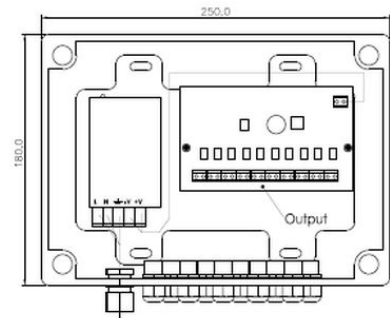

Cobra Cobratron Transformer

Range: Cobratron
Description: Cobratron 10-channel mains power supply. Includes: complete transformer battery box, and internal uninterruptible power supply to the taps.
Product Code: EL-TRANS-UPS
ERP Code: FELCO7CC-6DT0071
Barcode: 6002194096634
Product Features: Cobra TeamAssist, No Warranty
Dimensions: (l) 225mm x (w) 175mm x (h) 146mm
Package Weight: 2.66

Product Images

EL-TRANS-UPS

MOT

Cobra TeamAssist