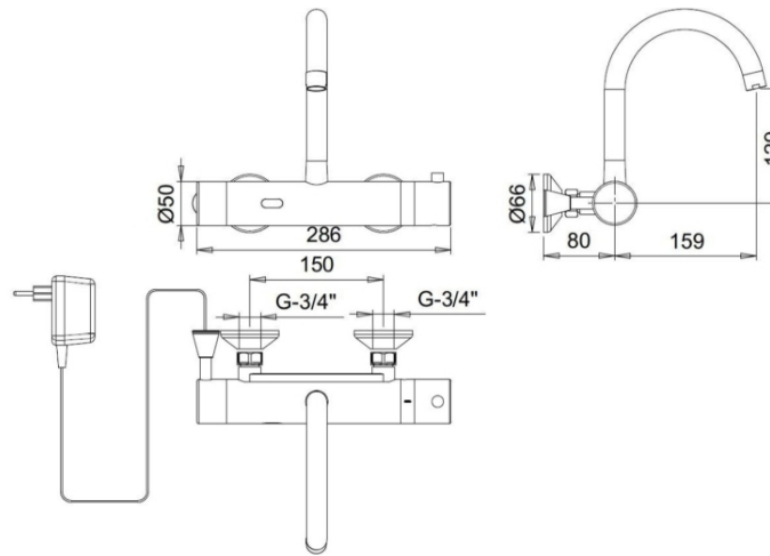

# Cobra Cobratron Thermostatic mixer

**Range:** Cobratron  
**Description:** Cobratron thermostatic overarm, wall-mounted, touch-free, electronic-control mixer, chrome. Includes: aerated swivel outlet, 1/2 BSP male inlet, concealed s-connections, and 9V transformer box.  
**Product Code:** EL-508OVER  
**ERP Code:** FELMX5CC-0GT0071  
**Barcode:** 6002194114079  
**Product Features:** Cobra PureShine, Cobra EcoMind, Cobra TeamAssist, Cobra Genuine, Projects, Public Spaces, Touchfree, 2 Year Warranty, Touchless Taps  
**Dimensions:** (l) 357mm x (w) 177mm x (h) 91mm  
**Package Weight:** 4.02

## Flow Chart