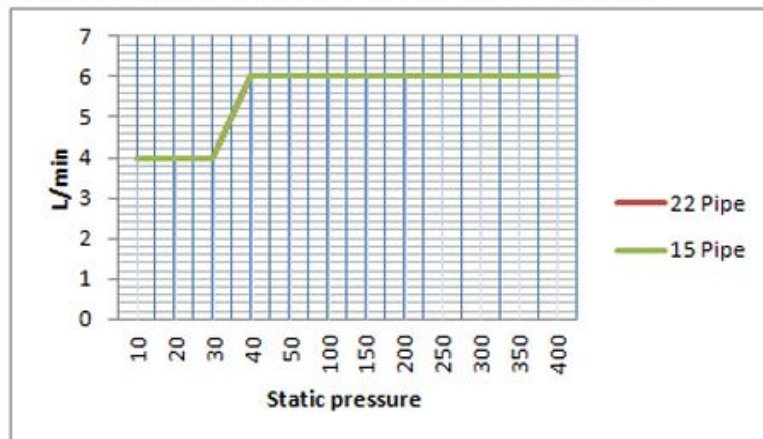

Flow Chart

Test report (with the 6l/ min flow restrictor):