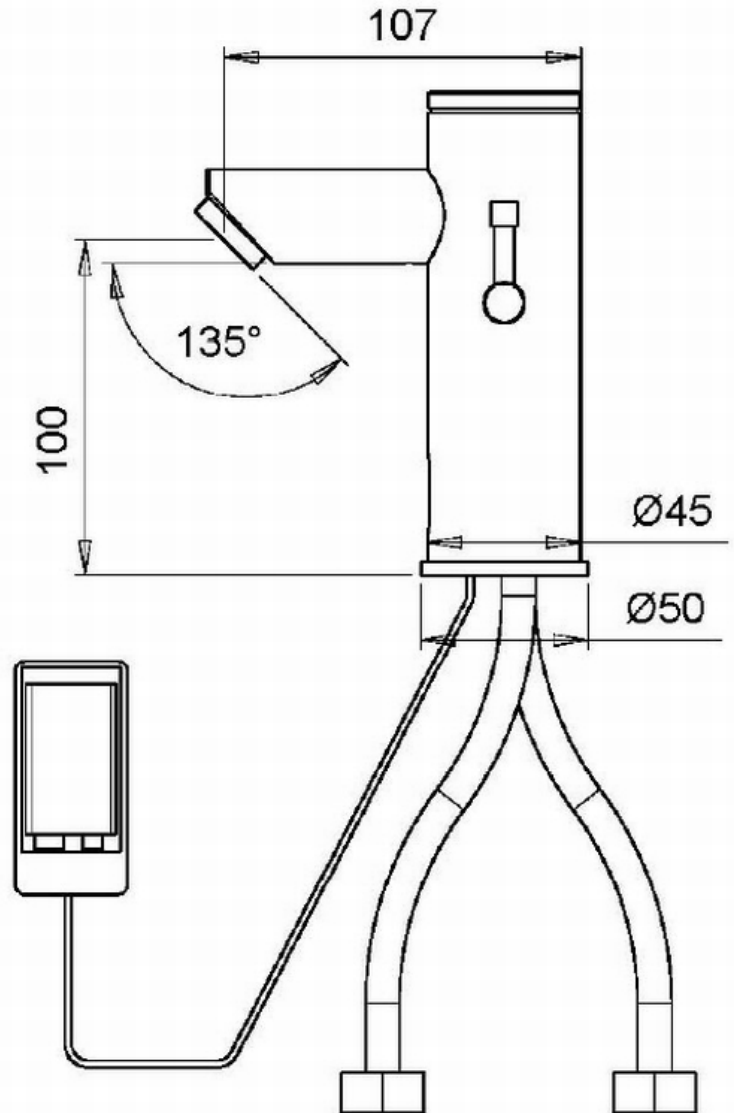

# Cobra Cobratron Extension Set

**Range:** Cobratron  
**Description:** Extension cable set.  
**Product Code:** C-EL-21  
**ERP Code:** FSPREL14-0GT0001  
**Barcode:** 6002194095293  
**Product Features:** No Warranty  
**Dimensions:** (l) 110mm x (w) 90mm x (h) 60mm  
**Package Weight:** 0.04

Product Images

MOT

Product Images

Flow Chart