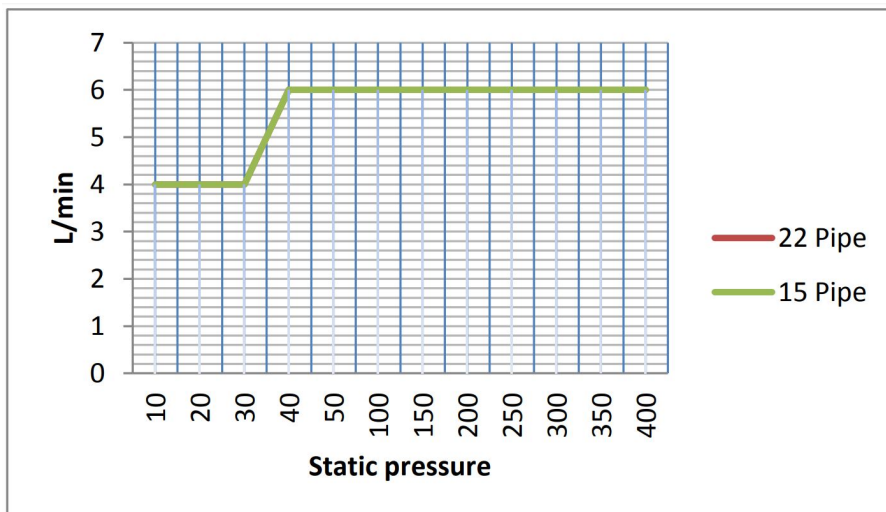

Cobra Cobratron Basin Mixer Touchless

Range: Cobratron
Description: Cobratron touch-free, electronic-control, pillar tap mixer, chrome. Includes: 1/2 BSP solenoid valve, 3/8 to 1/2 adaptor available (C-AV/ADAP1/2F-3/8M) temperature lever, mounting kit, and battery box (batteries not included). Requires 6 x 'penlight' AA alkaline batteries.
Product Code: EL-3001
ERP Code: FELMX2CC-0GT0071
Barcode: 6002194074014
Product Features: Cobra PureShine, Cobra EcoMind, Cobra TeamAssist, Cobra Genuine, Projects, Public Spaces, Touchfree, 2 Year Warranty, Touchless Taps
Dimensions: (l) 240mm x (w) 150mm x (h) 100mm
Package Weight: 1.72

Product Images

Flow Chart