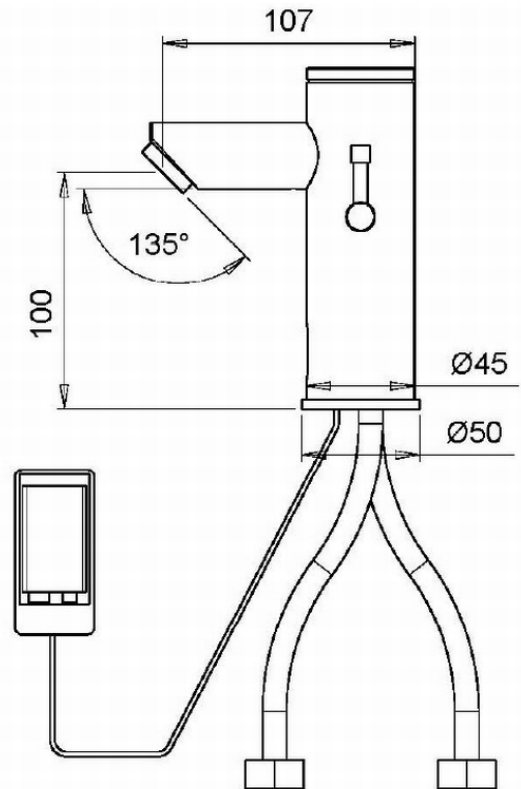

Cobra Cobratron Basin Mixer Touchless

Range: Cobratron
Description: Cobratron touch-free, electronic-control, pillar tap mixer, chrome. Includes: 1/2 BSP solenoid valve, 3/8 to 1/2 adaptor available (C-AV/ADAP1/2F-3/8M) temperature lever, mounting kit, and battery box (batteries not included). Requires 6 x 'penlight' AA alkaline batteries.
Product Code: EL-3001
ERP Code: FELMX2CC-0GT0071
Barcode: 6002194074014
Product Features: Cobra PureShine, Cobra EcoMind, Cobra TeamAssist, Cobra Genuine, Projects, Public Spaces, Touchfree, 2 Year Warranty, Touchless Taps
Dimensions: (l) 240mm x (w) 150mm x (h) 100mm
Package Weight: 1.72

Product Images