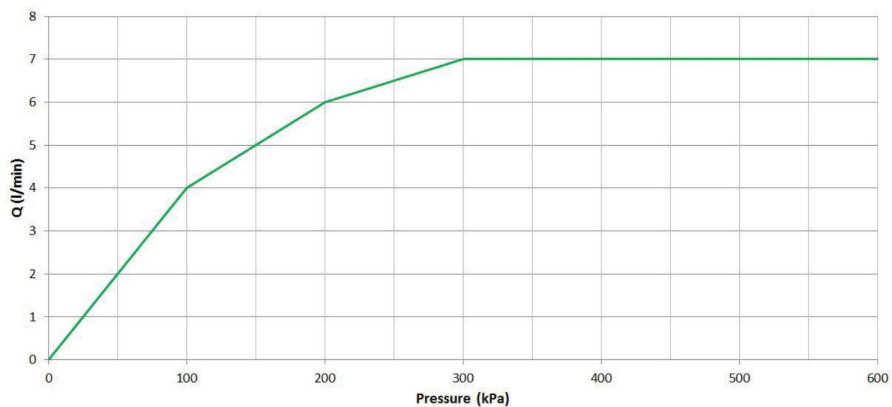

# Cobra Cobratron Basin Tap Touchless

**Range:** Cobratron  
**Description:** Cobratron touch-free, electronic-control pillar tap, chrome. Includes: 1/2 BSP solenoid valve, mounting kit, and battery box (batteries not included). Requires 6 x 'penlight' AA alkaline batteries. 3/8 connection hoses.  
**Product Code:** EL-3000  
**ERP Code:** FELMX1CC-0GT0071  
**Barcode:** 6002194074007  
**Product Features:** Cobra PureShine, Cobra EcoMind, Cobra TeamAssist, Cobra Genuine, Projects, Public Spaces, Touchfree, 2 Year Warranty, Touchless Taps  
**Dimensions:** (l) 240mm x (w) 140mm x (h) 100mm  
**Package Weight:** 1.62

## Flow Chart

Flow Chart: