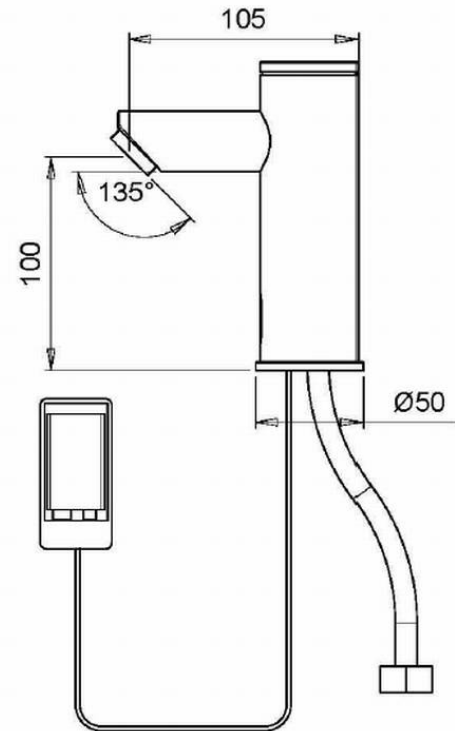

# Cobra Cobratron Basin Tap Touchless

**Range:** Cobratron  
**Description:** Cobratron touch-free, electronic-control pillar tap, chrome. Includes: 1/2 BSP solenoid valve, mounting kit, and battery box (batteries not included). Requires 6 x 'penlight' AA alkaline batteries. 3/8 connection hoses.  
**Product Code:** EL-3000  
**ERP Code:** FELMX1CC-0GT0071  
**Barcode:** 6002194074007  
**Product Features:** Cobra PureShine, Cobra EcoMind, Cobra TeamAssist, Cobra Genuine, Projects, Public Spaces, Touchfree, 2 Year Warranty, Touchless Taps  
**Dimensions:** (l) 240mm x (w) 140mm x (h) 100mm  
**Package Weight:** 1.62

## Product Images

## Flow Chart

Flow Chart: