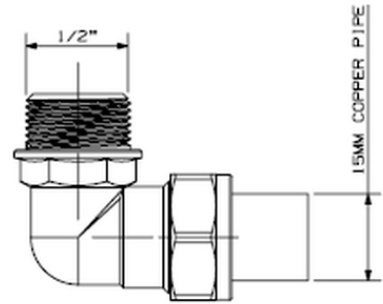

Cobra Compression Elbow 90deg Copper x Male Iron 15mm

Range: Compression
Description: Elbow. 15mm compression x 3/4BSP male iron connection ends.
Product Code: D-8XS-15/N
ERP Code: FCOM4E15-7FT01
Barcode: 6002194045892
Product Features: Cobra TeamAssist, SABS Approved, DZR Brass, 20 Year Warranty
Dimensions: (l) 150mm x (w) 90mm x (h) 30mm
Package Weight: 0.08

Product Images

MOT

Cobra TeamAssist

SABS Approved

20 Year Warranty

DZR Brass