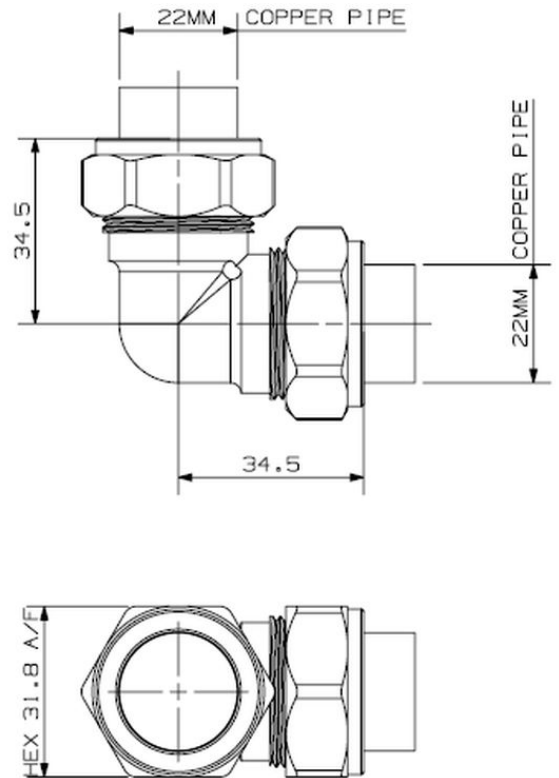

Cobra Compression Elbow 90 deg Copper x Copper 22mm

Range: Compression
Description: Elbow. 22mm compression x 22mm compression connection ends.
Product Code: D-4XS-22/N
ERP Code: FCOM2E22-7FT01
Barcode: 6002194045694
Product Features: Cobra TeamAssist, SABS Approved, DZR Brass, 20 Year Warranty
Dimensions: (l) 150mm x (w) 100mm x (h) 40mm
Package Weight: 0.14

Product Images

MOT

Cobra TeamAssist

SABS Approved

20 Year Warranty

DZR Brass