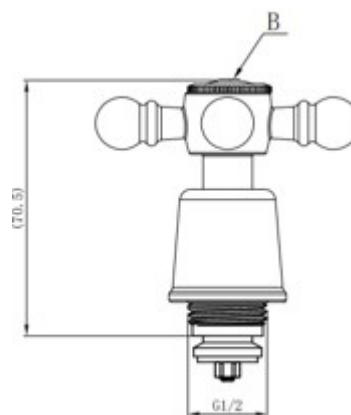

Cobra Roma Headpart

Range: Roma
Description: Headpart Roma Original complete with handle light pattern for exposed standard taps 1/2, chrome.
Product Code: P-61-1RO/NV
ERP Code: 1014370000
Barcode: 6002194154846
Product Features: Cobra TeamAssist, Cobra Genuine, No Warranty
Dimensions: (l) 192mm x (w) 70mm x (h) 84mm
Package Weight: 0.2

Product Images

MOT

Cobra Genuine

Cobra TeamAssist