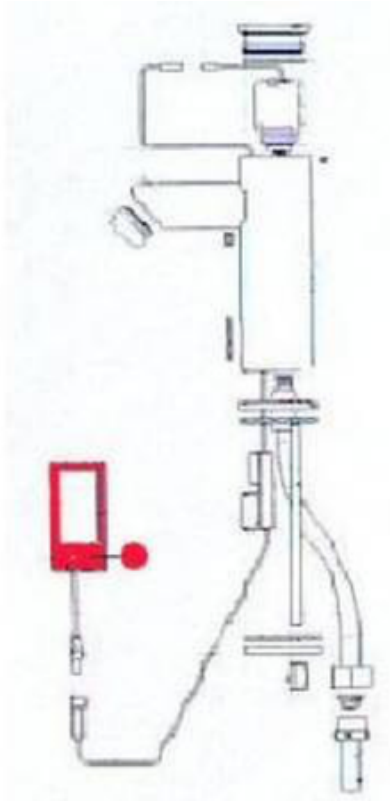

Cobra Cobratron Battery Box

Range: Cobratron
Description: Battery box spare part for EL-3001 pillar mixer, and EL-3000 pillar tap cold and premix.
Product Code: C-EL-7
ERP Code: FSPREL21-6DT0001
Barcode: 6002194077985
Product Features: No Warranty
Dimensions: (l) 110mm x (w) 90mm x (h) 70mm
Package Weight: 0.1

Product Images

MOT