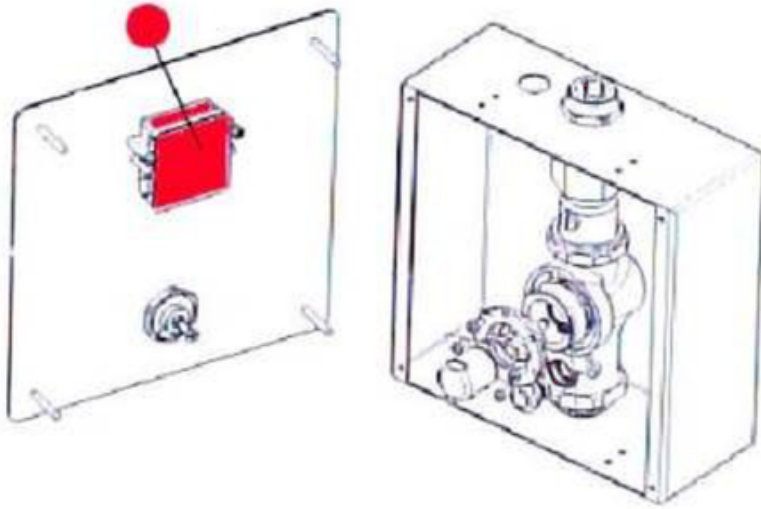

Cobra Cobratron Sensor

Range: Cobratron
Description: Sensor kit spare part for EL-3006 front-access toilet valve.
Product Code: C-EL-12
ERP Code: FSPREL04-0GT0168
Barcode: 6002194077879
Product Features: No Warranty
Dimensions: (l) 120mm x (w) 80mm x (h) 70mm
Package Weight: 0.06

Product Images

MOT