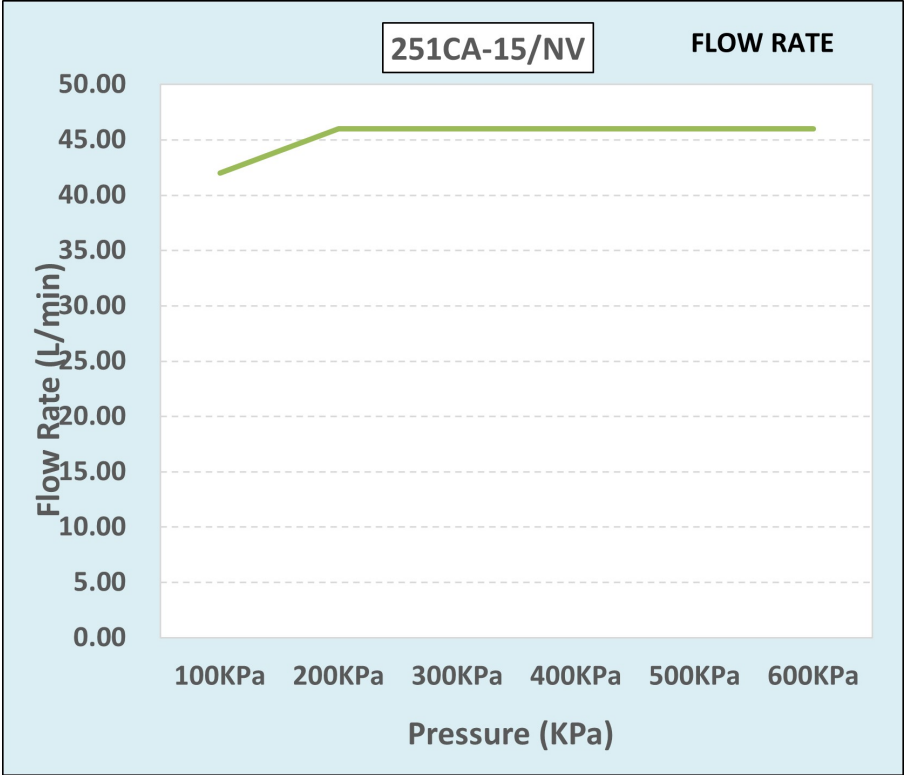

Cobra Carina Original Bath Mixer Exposed

Range: Carina Original

Description: Cobra Carina Original Chrome plated, exposed, wall-mounted bath mixer with diverter. Package includes a modern hand shower, wall-mounted hand shower holder, & hand shower hose. The original triangular design. 2 X 1/2" BSP male iron connection ends. Made with de-zincification resistant brass for increased durability. With Cobra EasySwitch technology enabling your handle to be replaced by one of a different Cobra Original design. Cobra Genuine spare parts available. Cobra TeamAssist service team on call. Includes a 20 year LIXIL Africa warranty. Care & Maintenance - Ensure your product does not come into contact with any lubricants during installation. Chrome plated, matte black and any colour finishes should be wiped with warm soapy water and a soft cloth or sponge. Rinse, then dry and buff with a dry soft cloth. Under no circumstances must any detergents containing hydrochloric acids or abrasives including cream cleansers be used. Do not use abrasive cleaning materials such as scourers. Should your product have an aerator at the water outlet, it should be checked and cleaned regularly.

Product Code: 251CA-15/NV

ERP Code: FBHEW2CA-0GT02

Barcode: 6002194061267

Product Features: Cobra TeamAssist, Cobra Genuine, Cobra EasySwitch, DZR Brass, 20 Year Warranty, JaswicApproved, Original

Dimensions: (l) 225mm x (w) 200mm x (h) 140mm

Package Weight: 2.4

Product Images

251CA-15/NV

Flow Chart

MOT

Cobra Genuine

Cobra TeamAssist

Cobra EasySwitch