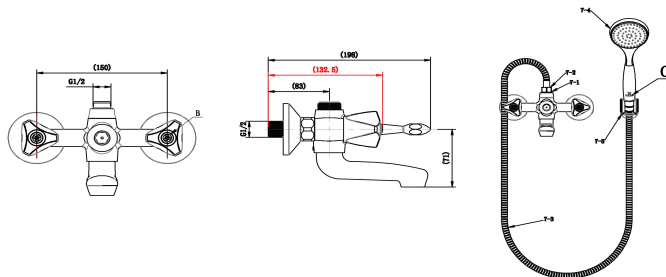

Cobra Carina Original Bath Mixer Exposed

Range: Carina Original

Description: Cobra Carina Original Chrome plated, exposed, wall-mounted bath mixer with diverter. Package includes a modern hand shower, wall-mounted hand shower holder, & hand shower hose. The original triangular design. 2 X 1/2" BSP male iron connection ends. Made with de-zincification resistant brass for increased durability. With Cobra EasySwitch technology enabling your handle to be replaced by one of a different Cobra Original design. Cobra Genuine spare parts available. Cobra TeamAssist service team on call. Includes a 20 year LIXIL Africa warranty. Care & Maintenance - Ensure your product does not come into contact with any lubricants during installation. Chrome plated, matte black and any colour finishes should be wiped with warm soapy water and a soft cloth or sponge. Rinse, then dry and buff with a dry soft cloth. Under no circumstances must any detergents containing hydrochloric acids or abrasives including cream cleansers be used. Do not use abrasive cleaning materials such as scourers. Should your product have an aerator at the water outlet, it should be checked and cleaned regularly.

Product Code: 251CA-15/NV

ERP Code: FBHEW2CA-0GT02

Barcode: 6002194061267

Product Features: Cobra TeamAssist, Cobra Genuine, Cobra EasySwitch, DZR Brass, 20 Year Warranty, JaswicApproved, Original

Dimensions: (l) 225mm x (w) 200mm x (h) 140mm

Package Weight: 2.4

Product Images

251CA-15/NV

Flow Chart

MOT

Cobra Genuine

Cobra TeamAssist

Cobra EasySwitch