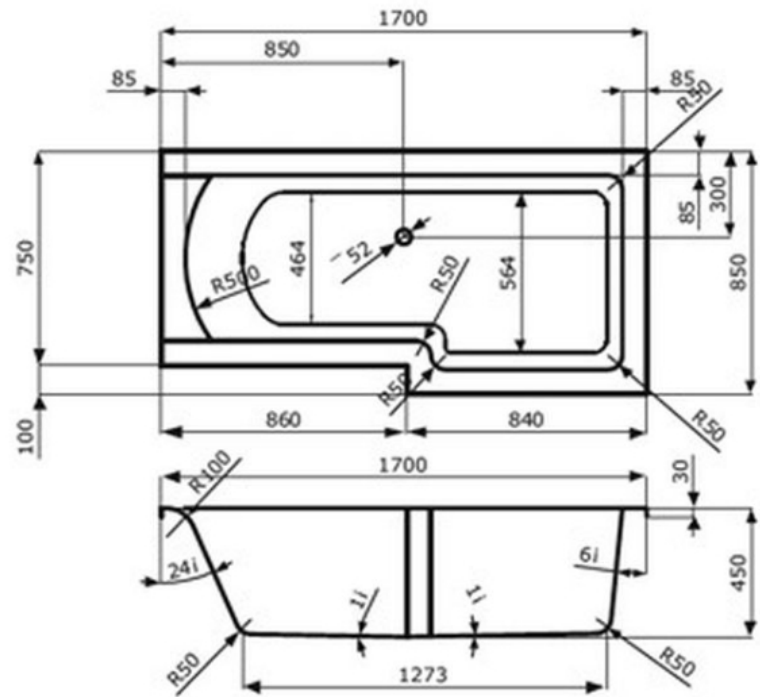

Cobra Elegancia Shower Bath Right Hand 1700X850X450

Range: Elegancia
Description: Cast acrylic, centre waste, shower bath for right hand installations. 1 700mm X 850mm X 450mm. Volume 260 litres. Excludes screen. Waste sold separately
Product Code: BSB-ELE-RHO-NH-L-WHI
ERP Code: BBS60564-2CQ
Barcode: 6005562082659
Product Features: Government, 10 Year Warranty
Dimensions: (l) 1700mm x (w) 850mm x (h) 450mm
Package Weight: 27

Product Images

MOT

Government

10 Year Warranty