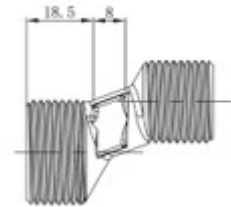

Product Images

MOT

Cobra Genuine

Cobra TeamAssist

Projects

Government

10 Year Warranty