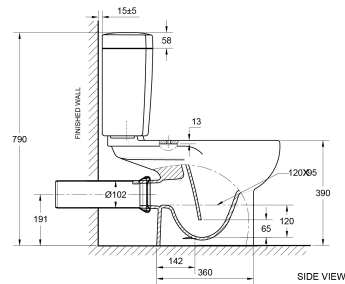

Cobra WELCOME Toilet Close Couple Suite

Range: WELCOME

Description: Cobra Welcome Close coupled toilet suite. Top, dual flush capability with 3L and 6L flush available. Box rim. Package includes cistern and cistern fittings, pan, seat and cover, connector and installation manual. Cistern manufactured with left hand side inlet hole only as per European standard.

Product Code: 772664WH

ERP Code: CWLCCST1-6DT01

Barcode: 6002194040477

Product Features: Cobra TeamAssist, Cobra Genuine, 10 Year Warranty

Dimensions: (l) 950mm x (w) 460mm x (h) 510mm

Package Weight: 42

Product Images