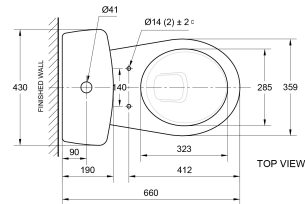

Cobra WELCOME Toilet Close Couple Suite

Range: WELCOME

Description: Cobra Welcome Close coupled toilet suite. Top, dual flush capability with 3L and 6L flush available. Box rim. Package includes cistern and cistern fittings, pan, seat and cover, connector and installation manual. Cistern manufactured with left hand side inlet hole only as per European standard.

Product Code: 772664WH

ERP Code: CWLCCST1-6DT01

Barcode: 6002194040477

Product Features: Cobra TeamAssist, Cobra Genuine, 10 Year Warranty

Dimensions: (l) 950mm x (w) 460mm x (h) 510mm

Package Weight: 42

Product Images