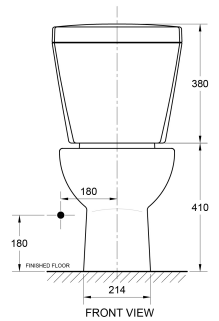

Cobra WELCOME Toilet Close Couple Suite

Range: WELCOME

Description: Cobra Welcome Close coupled toilet suite. Top, dual flush capability with 3L and 6L flush available. Box rim. Package includes cistern and cistern fittings, pan, seat and cover, connector and installation manual. Cistern manufactured with left hand side inlet hole only as per European standard.

Product Code: 772664WH

ERP Code: CWLCCST1-6DT01

Barcode: 6002194040477

Product Features: Cobra TeamAssist, Cobra Genuine, 10 Year Warranty

Dimensions: (l) 950mm x (w) 460mm x (h) 510mm

Package Weight: 42

Product Images