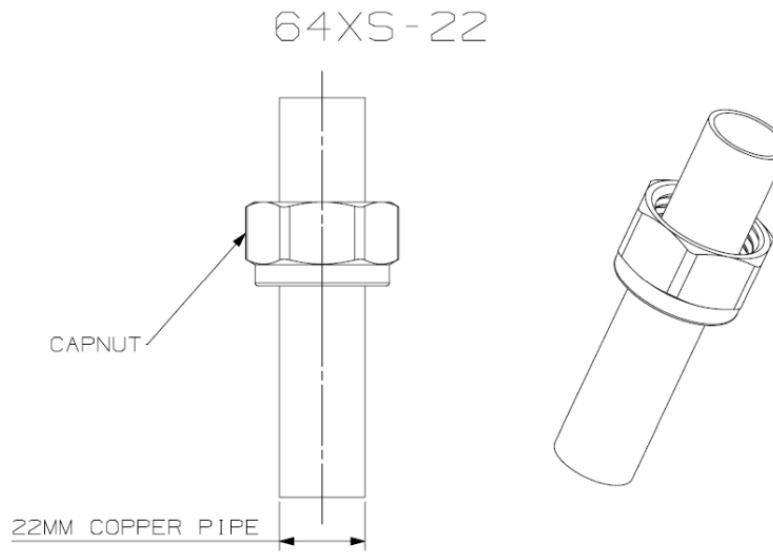

Cobra Compression Capnut 22mm x 250 pieces

Range: Compression
Description: Compression nut. 22mm.
Product Code: 64XS-22/250/N
ERP Code: FCOM2P22-7FT01
Barcode: 6002194044260
Product Features: Cobra TeamAssist, DZR Brass
Dimensions: (l) 250mm x (w) 190mm x (h) 150mm
Package Weight: 8.62

Product Images

MOT

Cobra TeamAssist

DZR Brass