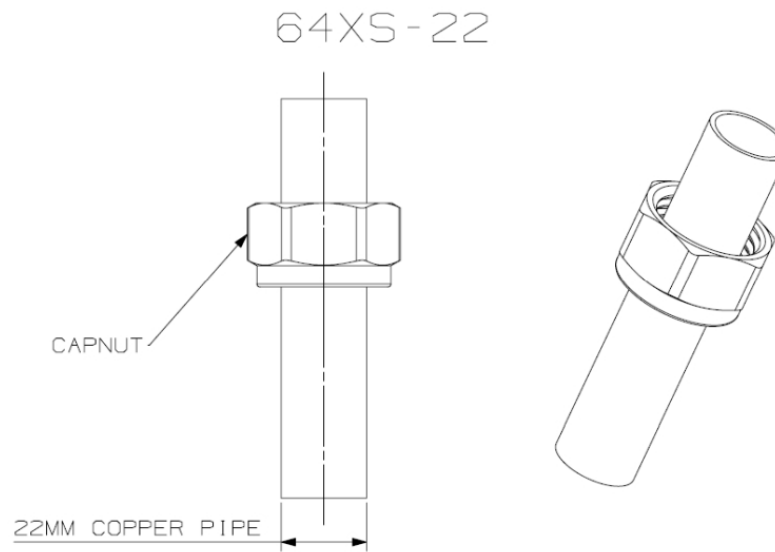

Cobra Compression Capnut 22mm x 25 pieces

Range: Compression
Description: Compression nut. 22mm.
Product Code: 64XS-22/25/N
ERP Code: FCOM1P22-7FT01
Barcode: 6002194044239
Product Features: Cobra TeamAssist, DZR Brass
Dimensions: (l) 150mm x (w) 120mm x (h) 70mm
Package Weight: 0.92

Product Images

MOT

Cobra TeamAssist

DZR Brass