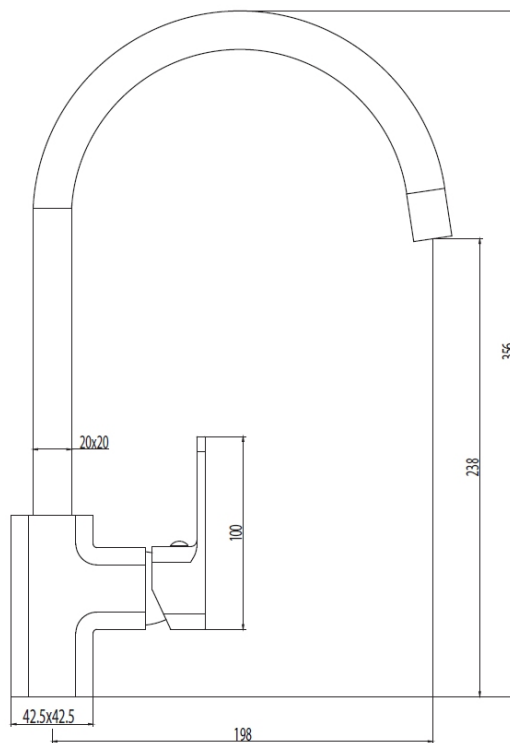

Product Code: 5937EB

ERP Code: FSK1D2BO-5EP01

Barcode: 6002194052463

Product Features: Cobra FeatherTouch, Cobra TeamAssist, 20 Year Warranty, New Arrive

Dimensions: Ebony, JaswicApproved, 2 years on coating

Dimensions: (l) 380mm x (w) 240mm x (h) 60mm

Package Weight: 1.56

Product Images

Flow Chart

MOT

Cobra TeamAssist

20 Year Warranty

JasvicApproved