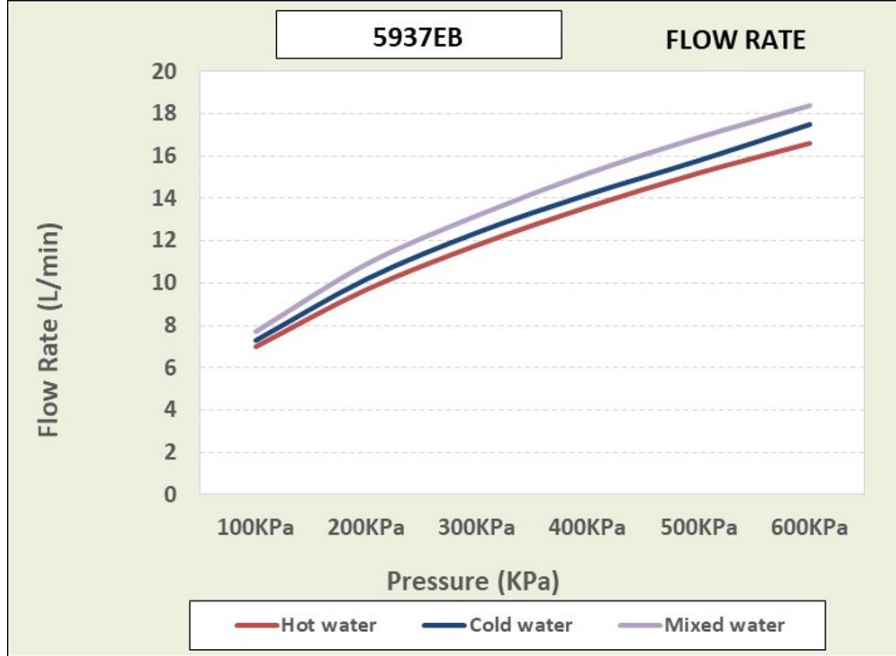

Dimensions: (l) 380mm x (w) 240mm x (h) 60mm

Package Weight: 1.56

Product Images

Flow Chart

MOT

Cobra TeamAssist

20 Year Warranty

JasvicApproved