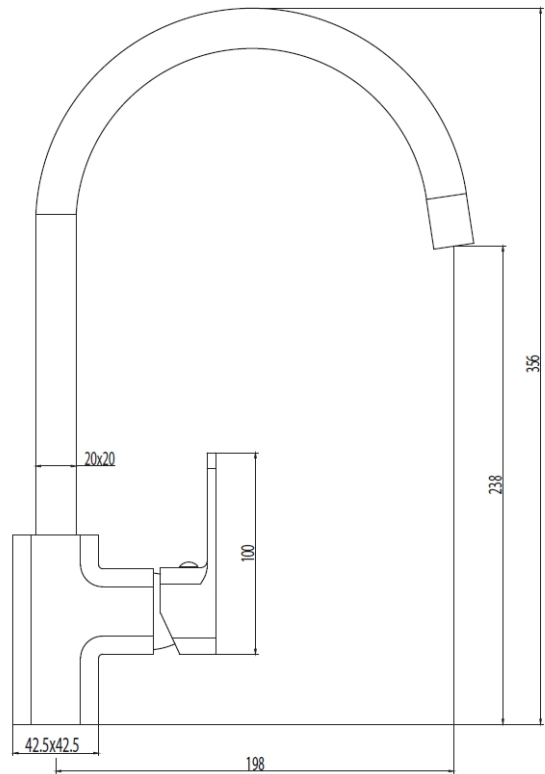

Product Code: 5937CH/N

ERP Code: FSK1D2BO-0GP01

Barcode: 6002194052401

Product Features: Cobra PureShine, Cobra FeatherTouch, Cobra TeamAssist, 20 Year Warranty, New Arrive, JaswicApproved

Dimensions: (l) 380mm x (w) 240mm x (h) 60mm

Package Weight: 1.54

Product Images

Flow Chart

MOT

20 Year Warranty

Cobra PureShine

Cobra FeatherTouch

JaswicApproved