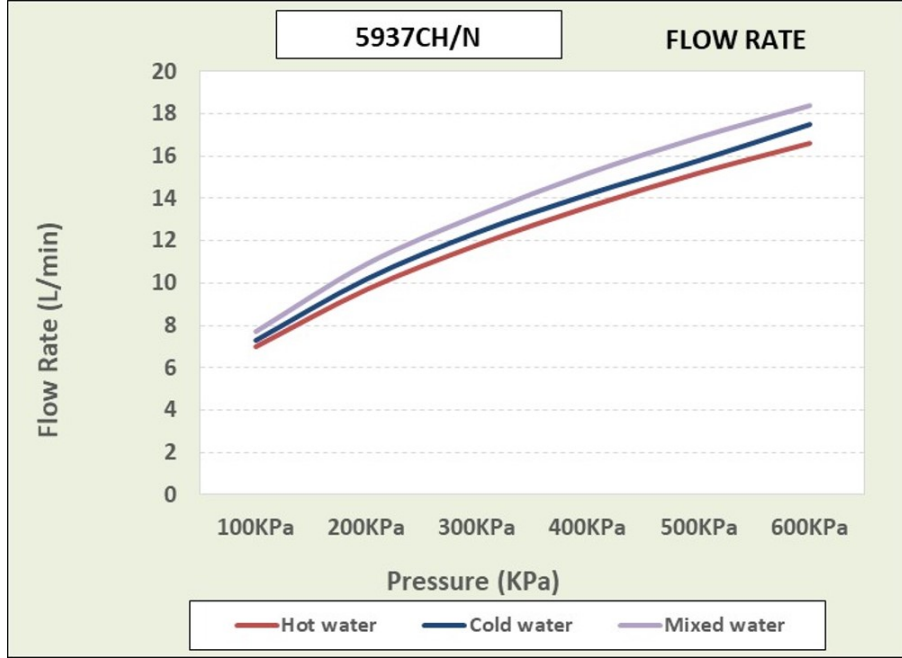

Package Weight: 1.54

Product Images

Flow Chart

MOT

20 Year Warranty

Cobra PureShine

Cobra FeatherTouch

JaswicApproved