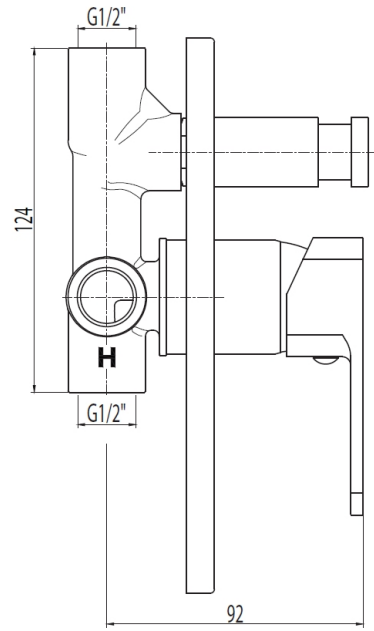

Cobra Arrive Matte Black Concealed Diverter Mixer

Range: Arrive Matte Black

Description: Arrive single lever concealed diverter mixer. Trim set & underwall body included. Underwall body manufactured with dezincification resistant (DZR) brass. Matte black plastic powder coating. 15mm female connection ends. Carries a 20 year warranty with regards to tap functionality and 2 year warranty with regards to black coating. Jaswic Approved

Product Code: 5911EB

ERP Code: FBHCW3BO-5EP01

Barcode: 6002194052456

Product Features: Cobra FeatherTouch, Cobra TeamAssist, DZR Brass, 20 Year Warranty, New Arrive Ebony, JaswicApproved, 2 years on coating

Dimensions: (l) 235mm x (w) 140mm x (h) 70mm

Package Weight: 1.32

Product Images

MOT

DZR Brass

Cobra FeatherTouch

JaswicApproved

20 Year Warranty