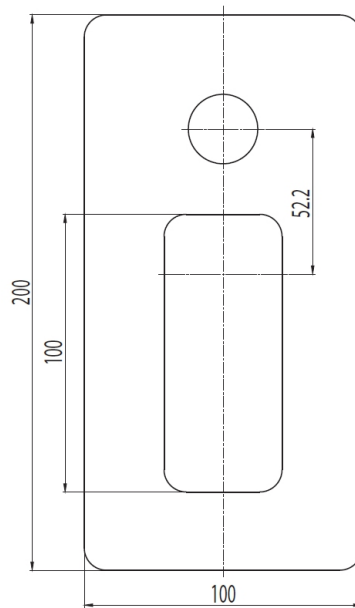

Cobra Arrive Matte Black Concealed Diverter Mixer

Range: Arrive Matte Black

Description: Arrive single lever concealed diverter mixer. Trim set & underwall body included. Underwall body manufactured with dezincification resistant (DZR) brass. Matte black plastic powder coating. 15mm female connection ends. Carries a 20 year warranty with regards to tap functionality and 2 year warranty with regards to black coating. Jaswic Approved

Dimensions: (l) 235mm x (w) 140mm x (h) 70mm

Package Weight: 1.32

Product Images

MOT

DZR Brass

Cobra FeatherTouch

JaswicApproved

20 Year Warranty