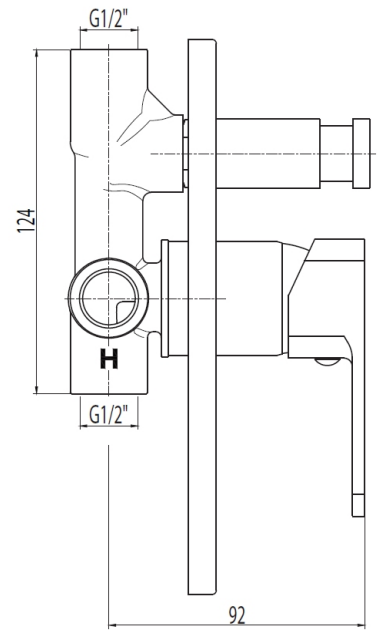

Cobra Arrive Concealed Diverter Mixer

Range: Arrive
Description: Arrive single lever concealed diverter mixer. Trim set & underwall body included. Underwall body manufactured with dezincification resistant (DZR) brass. Chrome plated finish. 15mm female connection ends. Carries a 20 year warranty. Jaswic Approved
Product Code: 5911CH/N
ERP Code: FBHCW3BO-0GP01
Barcode: 6002194052395
Product Features: Cobra PureShine, Cobra EcoMind, Cobra FeatherTouch, Cobra TeamAssist, DZR Brass, 20 Year Warranty, New Arrive, JaswicApproved
Dimensions: (l) 235mm x (w) 140mm x (h) 70mm
Package Weight: 1.32

Product Images

MOT

20 Year Warranty

Cobra EcoMind

Cobra PureShine

Cobra FeatherTouch

JaswicApproved

Cobra TeamAssist

DZR Brass