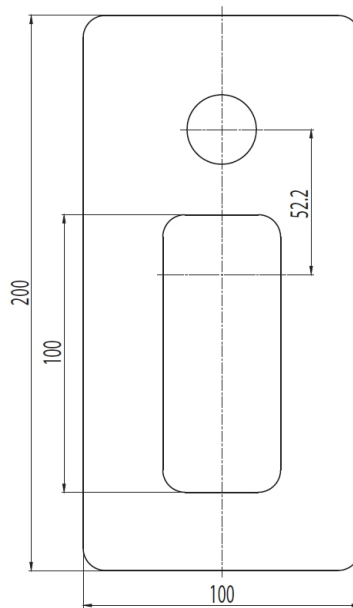

Cobra Arrive Concealed Diverter Mixer

Range: Arrive
Description: Arrive single lever concealed diverter mixer. Trim set & underwall body included. Underwall body manufactured with dezincification resistant (DZR) brass. Chrome plated finish. 15mm female connection ends. Carries a 20 year warranty. Jaswic Approved
Product Code: 5911CH/N
ERP Code: FBHCW3BO-0GP01
Barcode: 6002194052395
Product Features: Cobra PureShine, Cobra EcoMind, Cobra FeatherTouch, Cobra TeamAssist, DZR Brass, 20 Year Warranty, New Arrive, JaswicApproved
Dimensions: (l) 235mm x (w) 140mm x (h) 70mm
Package Weight: 1.32

Product Images

MOT

20 Year Warranty

Cobra EcoMind

Cobra PureShine

Cobra FeatherTouch

JaswicApproved

Cobra TeamAssist

DZR Brass