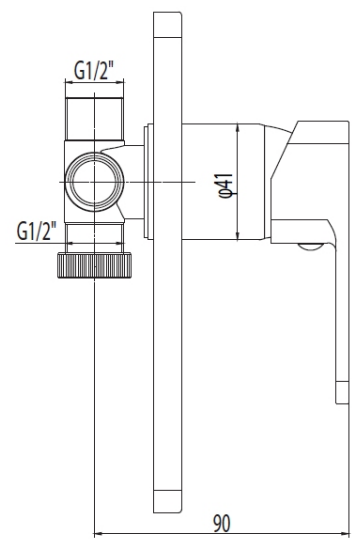

Cobra Arrive Matte Black Concealed Shower or Bath Mixer

Range: Arrive Matte Black
Description: Arrive single lever concealed shower or bath mixer. Trim set & underwall body included. Underwall body manufactured with dezincification resistant (DZR) brass. Matte black plastic powder coating. 15mm female connection ends. Carries a 20 year warranty with regards to tap functionality and 2 year warranty with regards to black coating. Jaswic Approved
Product Code: 5900EB
ERP Code: FSWM15BO-5EP01
Barcode: 6002194052449
Product Features: Cobra FeatherTouch, Cobra TeamAssist, DZR Brass, 20 Year Warranty, New Arrive Ebony, JaswicApproved, 2 years on coating
Dimensions: (l) 235mm x (w) 140mm x (h) 70mm
Package Weight: 0.82

Product Images

MOT

Cobra TeamAssist

20 Year Warranty

JaswicApproved

2 years on coating

DZR Brass

Cobra FeatherTouch