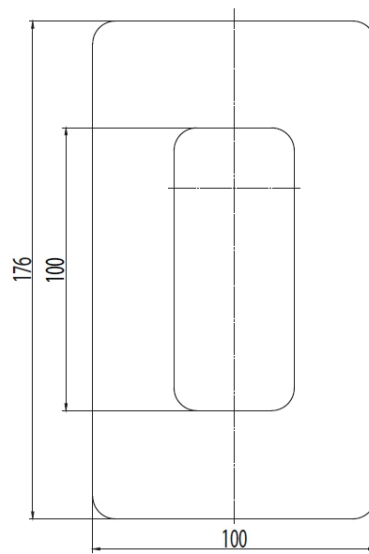

Cobra Arrive Matte Black Concealed Shower or Bath Mixer

Range: Arrive Matte Black
Description: Arrive single lever concealed shower or bath mixer. Trim set & underwall body included. Underwall body manufactured with dezincification resistant (DZR) brass. Matte black plastic powder coating. 15mm female connection ends. Carries a 20 year warranty with regards to tap functionality and 2 year warranty with regards to black coating. Jaswic Approved
Product Code: 5900EB
ERP Code: FSWM15BO-5EP01
Barcode: 6002194052449
Product Features: Cobra FeatherTouch, Cobra TeamAssist, DZR Brass, 20 Year Warranty, New Arrive Ebony, JaswicApproved, 2 years on coating
Dimensions: (l) 235mm x (w) 140mm x (h) 70mm
Package Weight: 0.82

Product Images

MOT

Cobra TeamAssist

20 Year Warranty

JaswicApproved

2 years on coating

DZR Brass

Cobra FeatherTouch