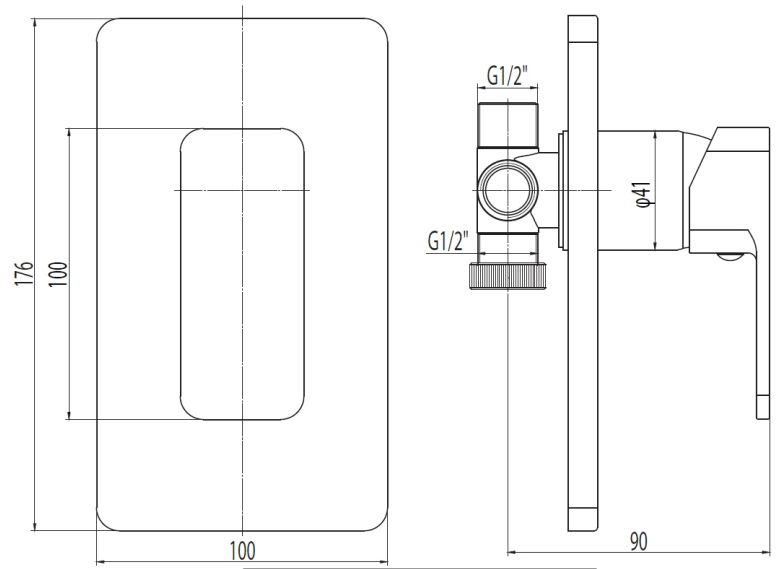

Cobra Arrive Concealed Shower or Bath Mixer

Range: Arrive
Description: Arrive single lever concealed shower or bath mixer. Trim set & underwall body included. Underwall body manufactured with dezincification resistant (DZR) brass. Chrome plated finish. 15mm female connection ends. Carries a 20 year warranty. Jaswic Approved
Product Code: 5900CH/N
ERP Code: FSWM15BO-0GP01
Barcode: 6002194052371
Product Features: Cobra PureShine, Cobra EcoMind, Cobra FeatherTouch, Cobra TeamAssist, DZR Brass, 20 Year Warranty, New Arrive, JaswicApproved
Dimensions: (l) 235mm x (w) 140mm x (h) 70mm
Package Weight: 0.86

Product Images

MOT

Cobra TeamAssist

20 Year Warranty

DZR Brass

Cobra PureShine

Cobra FeatherTouch

JaswicApproved

Cobra EcoMind