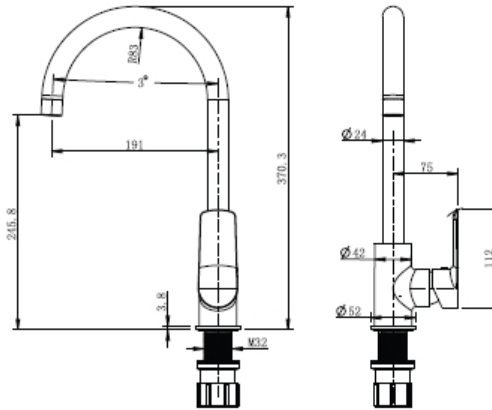

Cobra Seine Matte Black Sink Mixer

Range: Seine Matte Black
Description: Seine single lever sink mixer. Pillar type with single hole. Manufactured with plastic internal waterways. Matt black items are coated using an electrophoresis coating process resulting in a thickness of between 20 - 25µm. 15mm flexi-connection ends. Fitted with Neoperl aerator. Convenient tube fixing set. 2 year warranty on black coating. Jaswic Approved
Product Code: 5837EB/N
ERP Code: FSK1D1BO-5EP01
Barcode: 6002194052333
Product Features: Cobra FeatherTouch, Cobra TeamAssist, 10 Year Warranty, New Seine Ebony, 2 years on coating, New Seine Colours
Dimensions: (l) 460mm x (w) 250mm x (h) 100mm
Package Weight: 1.36

Product Images

Flow Chart

Cobra Seine Sink Mixers

MOT

Cobra TeamAssist

Cobra FeatherTouch

10 Year Warranty

2 years on coating