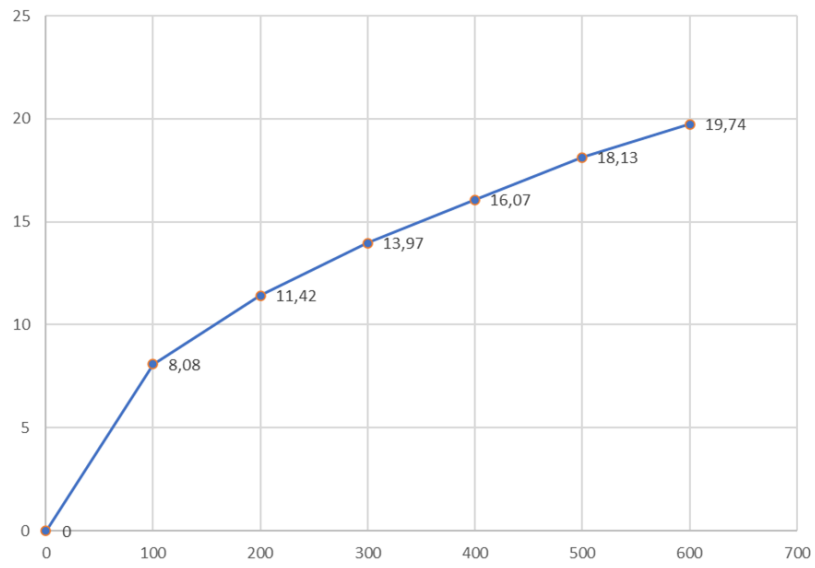

Cobra Seine Matte Black Sink Mixer

Range: Seine Matte Black
Description: Seine single lever sink mixer. Pillar type with single hole. Manufactured with plastic internal waterways. Matt black items are coated using an electrophoresis coating process resulting in a thickness of between 20 - 25µm. 15mm flexi-connection ends. Fitted with Neoperl aerator. Convenient tube fixing set. 2 year warranty on black coating. Jaswic Approved
Product Code: 5837EB/N
ERP Code: FSK1D1BO-5EP01
Barcode: 6002194052333
Product Features: Cobra FeatherTouch, Cobra TeamAssist, 10 Year Warranty, New Seine Ebony, 2 years on coating, New Seine Colours
Dimensions: (l) 460mm x (w) 250mm x (h) 100mm
Package Weight: 1.36

Product Images

Flow Chart

Cobra Seine Sink Mixers

MOT

Cobra TeamAssist

Cobra FeatherTouch

10 Year Warranty

2 years on coating