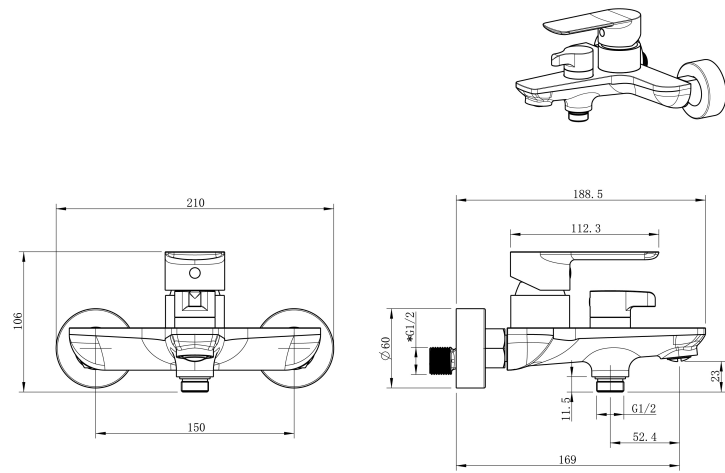

Cobra Seine Matte Black Bath Mixer Exposed

Range: Seine Matte Black

Description: Seine single lever exposed bath mixer with diverter. Wall mounted, 2 hole. Manufactured with dezincification resistant (DZR) brass. Matt black items are coated using an electrophoresis coating process resulting in a thickness of between 20 - 25µm. 15mm connection ends. Fitted with Neoperl perlator. Hand shower & hose sold separately. 2 year warranty on black coating. Jaswic Approved

Product Code: 5832EB/N

ERP Code: FB0EW2BO-5EP01

Barcode: 6002194052296

Product Features: Cobra FeatherTouch, Cobra TeamAssist, 10 Year Warranty, DZR Brass, New Seine Ebony, JaswicApproved, 2 years on coating, New Seine Colours

Dimensions: (l) 220mm x (w) 190mm x (h) 110mm

Package Weight: 1.85

Product Images