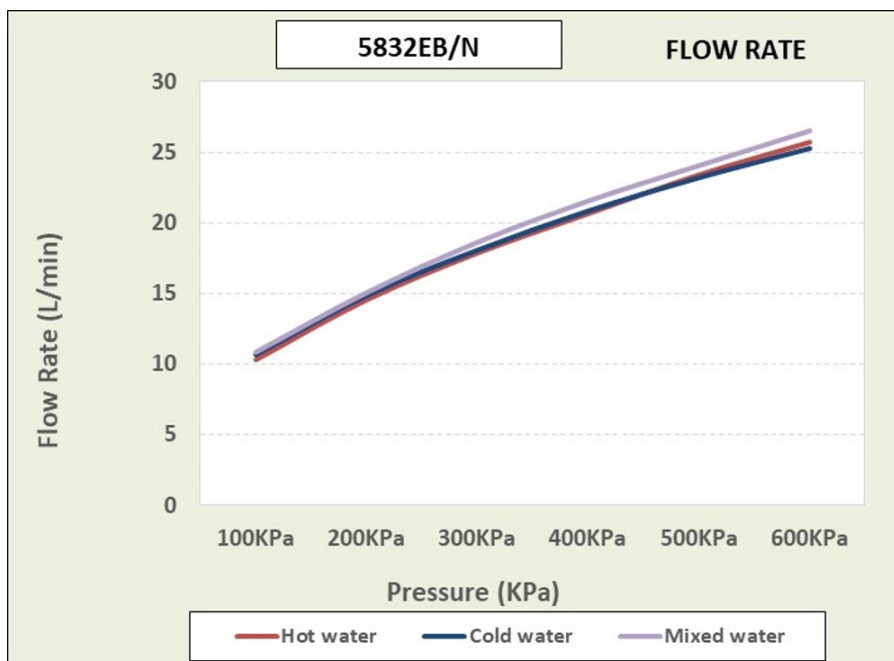

Flow Chart

MOT

Cobra TeamAssist

Cobra FeatherTouch

DZR Brass

10 Year Warranty

2 years on coating

JaswicApproved