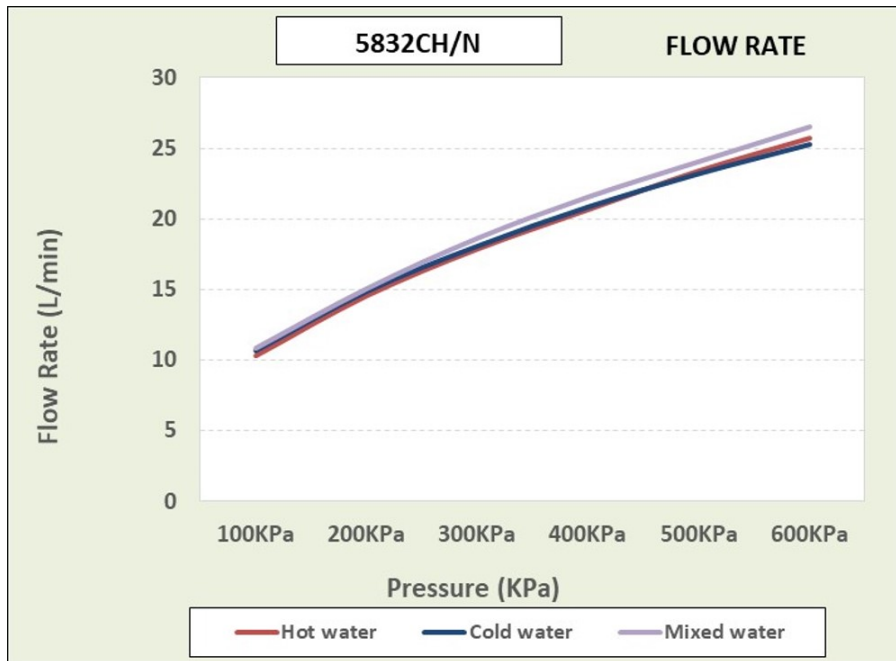

Cobra Seine Bath Mixer Exposed

Range: Seine

Description: Seine single lever exposed bath mixer with diverter. Wall mounted, 2 hole. Manufactured with dezincification resistant (DZR) brass. SANS compliant chrome plated finish (nickel plating = 12.0µm; chrome plating = 0.3µm). 15mm connection ends. Fitted with Neoperl perlator. Hand shower & hose sold separately. Carries a 10 year warranty. Jaswic Approved

Product Code: 5832CH/N

ERP Code: FBHEW3BO-0GP01

Barcode: 6002194052210

Product Features: Cobra PureShine, Cobra FeatherTouch, Cobra TeamAssist, 10 Year Warranty, DZR Brass, New Seine, JaswicApproved

Dimensions: (l) 220mm x (w) 180mm x (h) 120mm

Package Weight: 1.92

Product Images

Flow Chart

MOT