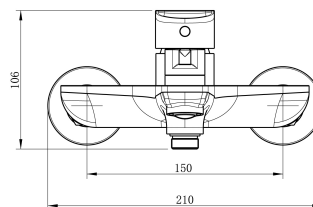

Cobra Seine Bath Mixer Exposed

Range: Seine

Description: Seine single lever exposed bath mixer with diverter. Wall mounted, 2 hole. Manufactured with dezincification resistant (DZR) brass. SANS compliant chrome plated finish (nickel plating = 12.0µm; chrome plating = 0.3µm). 15mm connection ends. Fitted with Neoperl perlator. Hand shower & hose sold separately. Carries a 10 year warranty. Jaswic Approved Care & Maintenance - Ensure your product does not come into contact with any lubricants during installation. Chrome plated, matte black and any colour finishes should be wiped with warm soapy water and a soft cloth or sponge. Rinse, then dry and buff with a dry soft cloth. Under no circumstances must any detergents containing hydrochloric acids or abrasives including cream cleansers be used. Do not use abrasive cleaning materials such as scourers. Should your product have an aerator at the water outlet, it should be checked and cleaned regularly.

Product Code: 5832CH/N

ERP Code: FBHEW3BO-0GP01

Barcode: 6002194052210

Product Features: Cobra PureShine, Cobra FeatherTouch, Cobra TeamAssist, 10 Year Warranty, DZR Brass, New Seine, JaswicApproved

Dimensions: (l) 220mm x (w) 180mm x (h) 120mm

Package Weight: 1.92

Product Images

Flow Chart

MOT

10 Year Warranty

Cobra PureShine

Cobra FeatherTouch

JaswicApproved