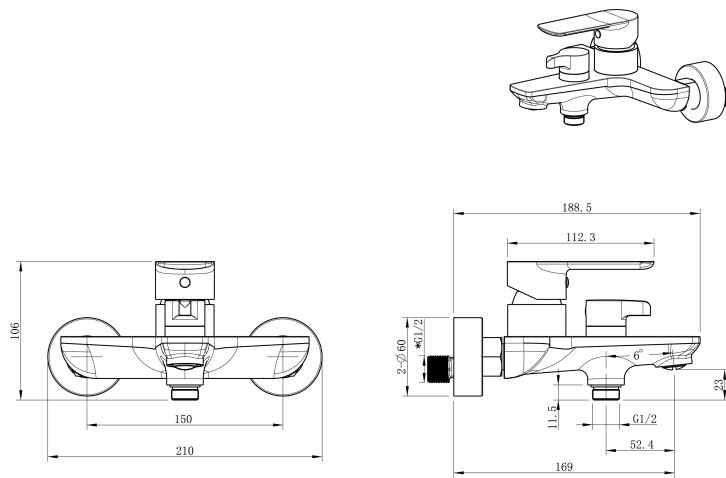

Cobra Seine Bath Mixer Exposed

Range: Seine

Description: Seine single lever exposed bath mixer with diverter. Wall mounted, 2 hole. Manufactured with dezincification resistant (DZR) brass. SANS compliant chrome plated finish (nickel plating = 12.0µm; chrome plating = 0.3µm). 15mm connection ends. Fitted with Neoperl perlator. Hand shower & hose sold separately. Carries a 10 year warranty. Jaswic Approved

Product Code: 5832CH/N

ERP Code: FBHEW3BO-0GP01

Barcode: 6002194052210

Product Features: Cobra PureShine, Cobra FeatherTouch, Cobra TeamAssist, 10 Year Warranty, DZR Brass, New Seine, JaswicApproved

Dimensions: (l) 220mm x (w) 180mm x (h) 120mm

Package Weight: 1.92

Product Images