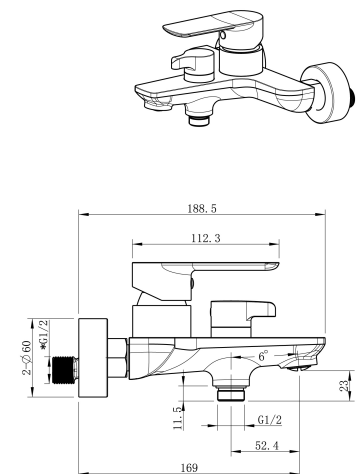

Cobra Seine Bath Mixer Exposed

Range: Seine

Description: Seine single lever exposed bath mixer with diverter. Wall mounted, 2 hole. Manufactured with dezincification resistant (DZR) brass. SANS compliant chrome plated finish (nickel plating = 12.0µm; chrome plating = 0.3µm). 15mm connection ends. Fitted with Neoperl perlator. Hand shower & hose sold separately. Carries a 10 year warranty. Jaswic Approved Care & Maintenance - Ensure your product does not come into contact with any lubricants during installation. Chrome plated, matte black and any colour finishes should be wiped with warm soapy water and a soft cloth or sponge. Rinse, then dry and buff with a dry soft cloth. Under no circumstances must any detergents containing hydrochloric acids or abrasives including cream cleansers be used. Do not use abrasive cleaning materials such as scourers. Should your product have an aerator at the water outlet, it should be checked and cleaned regularly.

Product Code: 5832CH/N

ERP Code: FBHEW3BO-0GP01

Barcode: 6002194052210

Product Features: Cobra PureShine, Cobra FeatherTouch, Cobra TeamAssist, 10 Year Warranty, DZR Brass, New Seine, JaswicApproved

Dimensions: (l) 220mm x (w) 180mm x (h) 120mm

Package Weight: 1.92

Product Images

Flow Chart

MOT

10 Year Warranty

Cobra PureShine

Cobra FeatherTouch

JaswicApproved