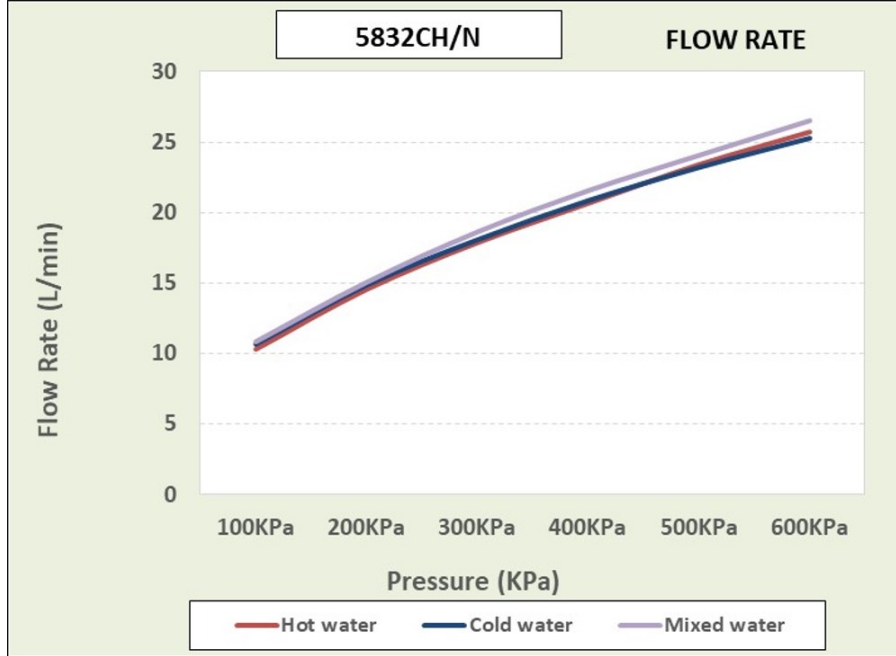

Package Weight: 1.92

Product Images

Flow Chart

MOT

10 Year Warranty

Cobra PureShine

Cobra FeatherTouch

JaswicApproved