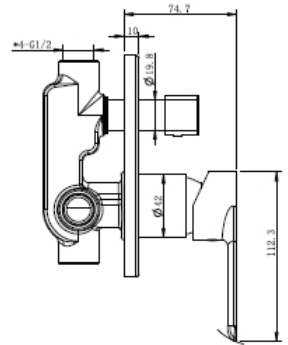

Cobra Seine Matte Black Diverter Mixer Concealed

Range: Seine Matte Black

Description: Seine single lever concealed diverter mixer. Trim set & underwall body included. Underwall body manufactured with dezincification resistant (DZR) brass. Matt black items are coated using an electrophoresis coating process resulting in a thickness of between 20 - 25µm. 15mm female connection ends. 2 year warranty on black coating. Jaswic Approved

Product Code: 5811EB/N

ERP Code: FBSCW2BO-5EP01

Barcode: 6002194052326

Product Features: Cobra FeatherTouch, Cobra TeamAssist, 10 Year Warranty, DZR Brass, New Seine Ebony, JaswicApproved, 2 years on coating, New Seine Colours

Dimensions: (l) 210mm x (w) 160mm x (h) 80mm

Package Weight: 1.42

CAD3D: [Download](#)

Product Images

MOT

Cobra TeamAssist

Cobra FeatherTouch

DZR Brass

10 Year Warranty

2 years on coating

JaswicApproved