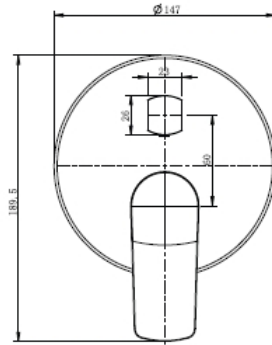

Cobra Seine Matte Black Diverter Mixer Concealed

Range: Seine Matte Black

Description: Seine single lever concealed diverter mixer. Trim set & underwall body included. Underwall body manufactured with dezincification resistant (DZR) brass. Matt black items are coated using an electrophoresis coating process resulting in a thickness of between 20 - 25µm. 15mm female connection ends. 2 year warranty on black coating. Jaswic Approved

Product Code: 5811EB/N

ERP Code: FBSCW2BO-5EP01

Barcode: 6002194052326

Product Features: Cobra FeatherTouch, Cobra TeamAssist, 10 Year Warranty, DZR Brass, New Seine Ebony, JaswicApproved, 2 years on coating, New Seine Colours

Dimensions: (l) 210mm x (w) 160mm x (h) 80mm

Package Weight: 1.42

CAD3D: [Download](#)

Product Images

MOT

Cobra TeamAssist

Cobra FeatherTouch

DZR Brass

10 Year Warranty

2 years on coating

JaswicApproved