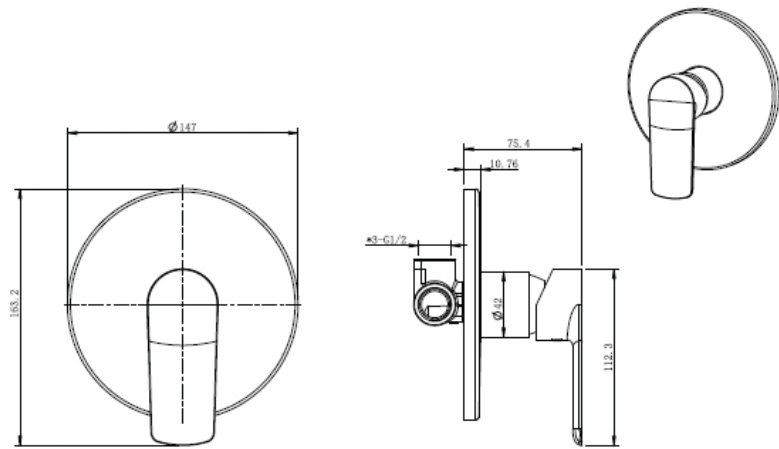

Cobra Seine Matte Black Bath/Shower Mixer Concealed

Range: Seine Matte Black

Description: Seine single lever concealed shower or bath mixer. Trim set & underwall body included. Underwall body manufactured with dezincification resistant (DZR) brass. Matt black items are coated using an electrophoresis coating process resulting in a thickness of between 20 - 25µm. 15mm female connection ends. 2 year warranty on black coating. Jaswic Approved

Dimensions: (l) 180mm x (w) 160mm x (h) 80mm

Package Weight: 0.9

Product Images

MOT

Cobra TeamAssist

Cobra FeatherTouch

DZR Brass

10 Year Warranty