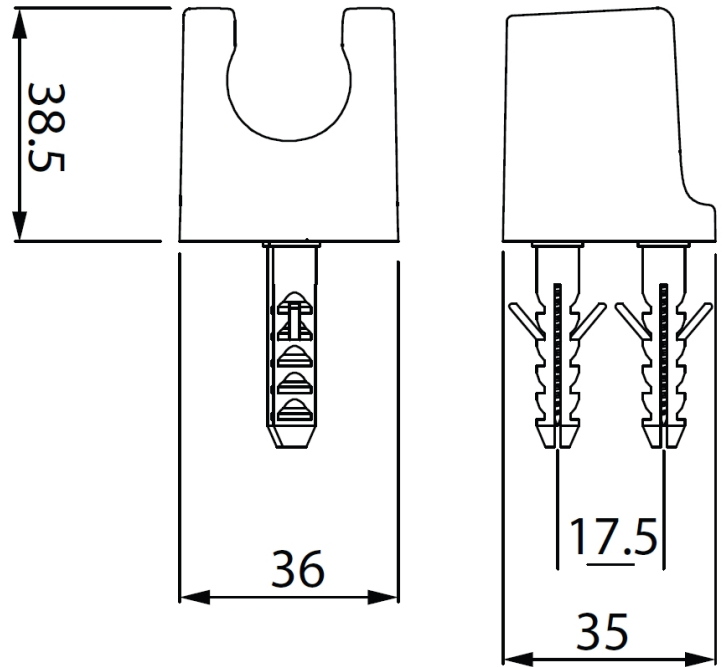

Cobra Cobra Shower Holder

Range: Cobra
Description: Chrome Care & Maintenance - Ensure your product does not come into contact with any lubricants during installation. Chrome plated, matte black and any colour finishes should be wiped with warm soapy water and a soft cloth or sponge. Rinse, then dry and buff with a dry soft cloth. Under no circumstances must any detergents containing hydrochloric acids or abrasives including cream cleansers be used. Do not use abrasive cleaning materials such as scourers. Should your product have an aerator at the water outlet, it should be checked and cleaned regularly.

Product Code: 28060
ERP Code: FHSHD1WC-0GT01
Barcode: 6002194050223
Product Features: Cobra TeamAssist, 5 Year Warranty, New Shower
Dimensions: (l) 200mm x (w) 140mm x (h) 60mm
Package Weight: 0.1

Product Images

MOT

5 Year Warranty

Cobra TeamAssist