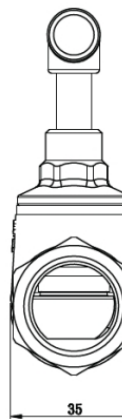

Cobra Standard Brass Stop Tap Concealed Female 20mm

Range: Standard Brass
Description: Stoptap. Heavy pattern low resistance type. 3/4BSP female iron connection ends.
Product Code: 221-20/N
ERP Code: FSTAF2C3-7FT01
Barcode: 6002194032571
Product Features: Cobra TeamAssist, DZR Brass, 20 Year Warranty
Dimensions: (l) 110mm x (w) 90mm x (h) 70mm
Package Weight: 0.4

Product Images

Flow Chart

Cobra TeamAssist

20 Year Warranty

DZR Brass