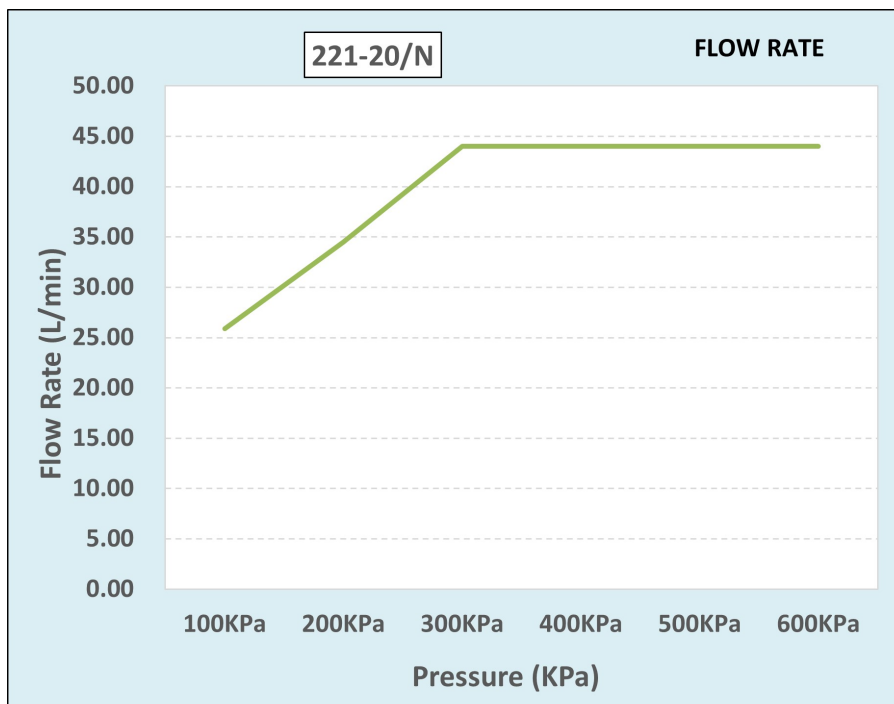

Cobra Standard Brass Stop Tap Concealed Female 20mm

Range: Standard Brass
Description: Stoptap. Heavy pattern low resistance type. 3/4BSP female iron connection ends.
Product Code: 221-20/N
ERP Code: FSTAF2C3-7FT01
Barcode: 6002194032571
Product Features: Cobra TeamAssist, DZR Brass, 20 Year Warranty
Dimensions: (l) 110mm x (w) 90mm x (h) 70mm
Package Weight: 0.4

Product Images

Flow Chart