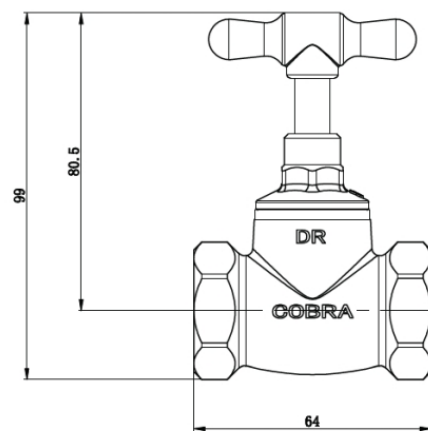

Cobra Standard Brass Stop Tap Concealed Female 20mm

Range: Standard Brass
Description: Stoptap. Heavy pattern low resistance type. 3/4BSP female iron connection ends.
Product Code: 221-20/N
ERP Code: FSTAF2C3-7FT01
Barcode: 6002194032571
Product Features: Cobra TeamAssist, DZR Brass, 20 Year Warranty
Dimensions: (l) 110mm x (w) 90mm x (h) 70mm
Package Weight: 0.4

Product Images

Flow Chart

Cobra TeamAssist

20 Year Warranty

DZR Brass