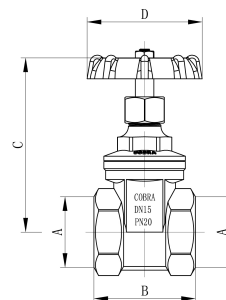

Cobra 1002 100mm

Range: 1002
Description: Full-way light duty gate valve, cast brass. Includes: female to female connection ends, non-rising spindle and guided wedge, BSP parallel female threads and tested to 2400kPa. Non-DZR brass.
Product Code: 1002/125-100
ERP Code: FGV10210-7FT0140
Barcode: 6002194027409
Product Features: Cobra TeamAssist, Cobra Genuine, 2 Year Warranty
Dimensions: (l) 340mm x (w) 190mm x (h) 180mm
Package Weight: 5.45

Product Images

product-code	ERP code	A	B	C	D
1002/125-15	FGV10215-7FT0140	1/2	41	73	58
1002/125-20	FGV10220-7FT0140	3/4	48	83	58
1002/125-25	FGV10225-7FT0140	1	53	93	70
1002/125-32	FGV10232-7FT0140	1 1/4	58	108	80
1002/125-40	FGV10240-7FT0140	1 1/2	66	123	80
1002/125-50	FGV10250-7FT0140	2	73	150	96
1002/125-65	FGV10265-7FT0140	2 1/2	85	185	96
1002/125-80	FGV10280-7FT0140	3	95	215	125
1002/125-100	FGV10210-7FT0140	4	105.5	245	125