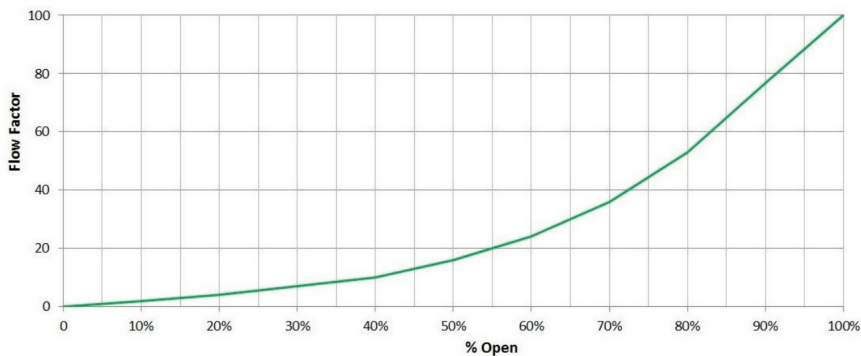

Flow Chart

Flow Chart:

MOT

Cobra TeamAssist

Cobra Genuine

2 Year Warranty