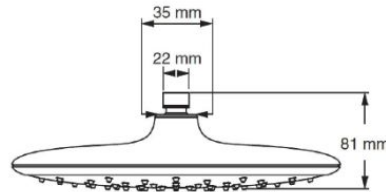

Cobra Spectra Shower Head raub 279

Range: Spectra
Description: Spectra shower head rain 279mm chrome. Shower head rain spray. Drench Rain Spray pattern for maximum comfort.
Product Code: 076SPECTRA/RAIN
ERP Code: FSWHR1SP-0GT0161
Barcode: 6002194004622
Product Features: Cobra TeamAssist, Cobra Genuine, 5 Year Warranty
Dimensions: (l) 300mm x (w) 300mm x (h) 110mm
Package Weight: 1.26

Product Images

MOT

5 Year Warranty

Cobra TeamAssist

Cobra Genuine