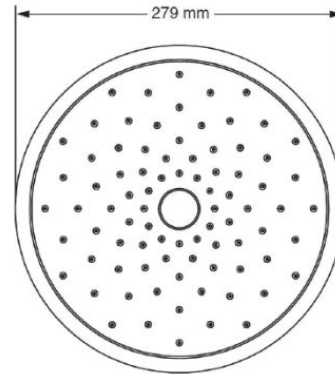

Cobra Spectra Shower Head raub 279

Range: Spectra
Description: Spectra shower head rain 279mm chrome. Shower head rain spray. Drench Rain Spray pattern for maximum comfort.
Product Code: 076SPECTRA/RAIN
ERP Code: FSWHR1SP-0GT0161
Barcode: 6002194004622
Product Features: Cobra TeamAssist, Cobra Genuine, 5 Year Warranty
Dimensions: (l) 300mm x (w) 300mm x (h) 110mm
Package Weight: 1.26

Product Images

MOT

5 Year Warranty

Cobra TeamAssist

Cobra Genuine